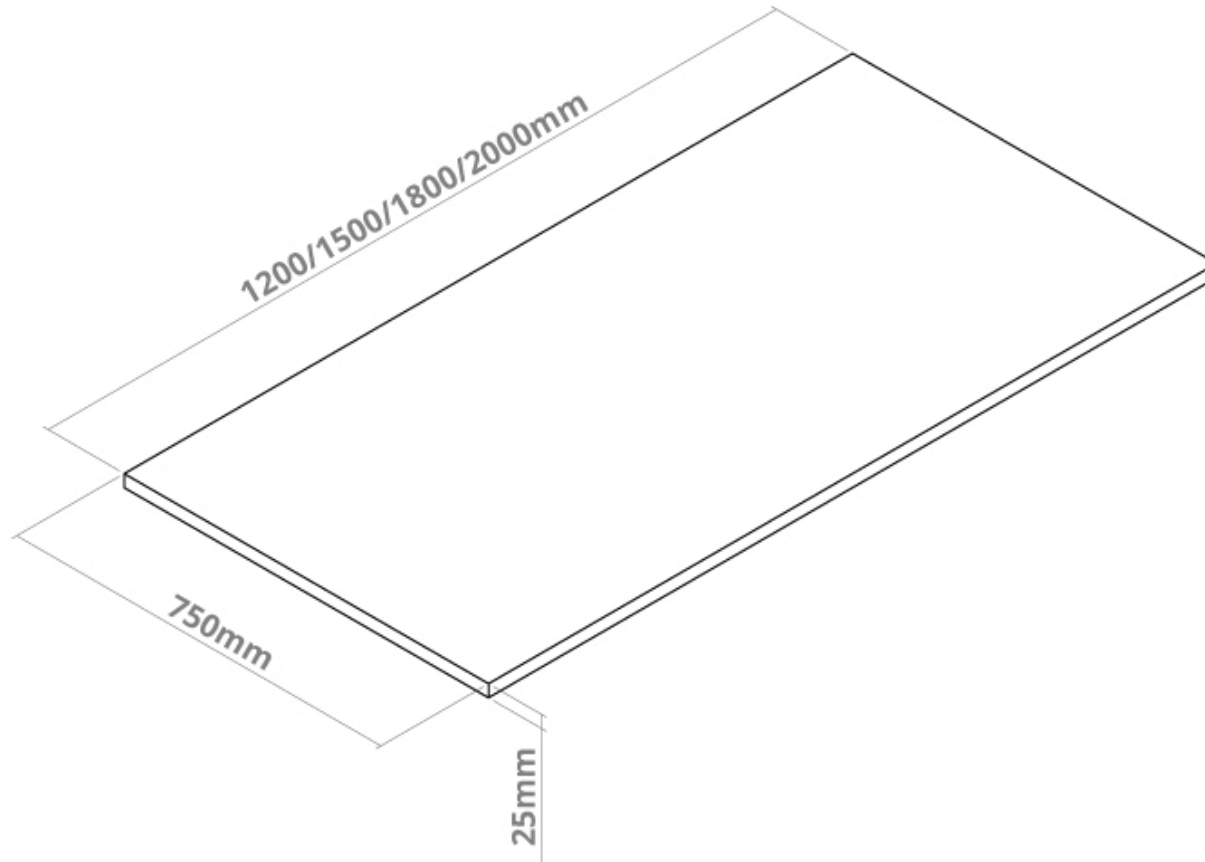

## Desky Softwood Desktops Specification Sheet

Red Cedar

Reclaimed Pine

Acacia

### Specifications

Core Material	Pine, Acacia, Cedar
Finish	Clear Polyurethane Hard Wearing Finish
Colours	Natural Pine, Acacia, Red Cedar

Standard Sizes	1200x750, 1500x750 1800x750, 2000x750mm
Desktop Thickness	25mm
Custom Sizes	Not available