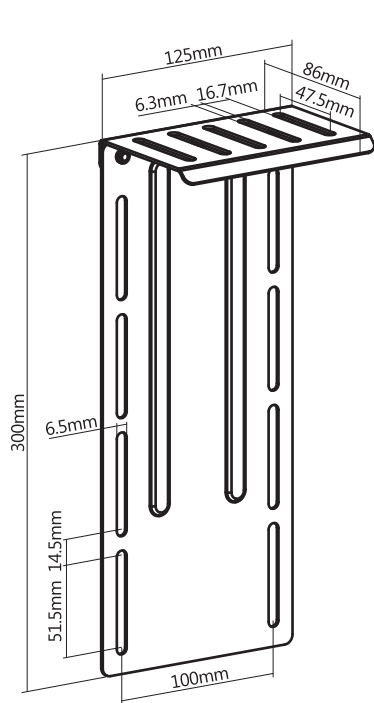

DESKY

www.desky.com.au

Desky Screen Shelf Specifiaction Sheet

SMALL

MEDIUM

LARGE

Specifications

Material Steel

Weight Capacity 3kg

Colour Matte Black

VESA Compatible: 100x100mm

Dimensions S: 125x86x300mm, M: 508x352x57mm, L: 690x86x303mm

Reversible Shelf yes, front or back