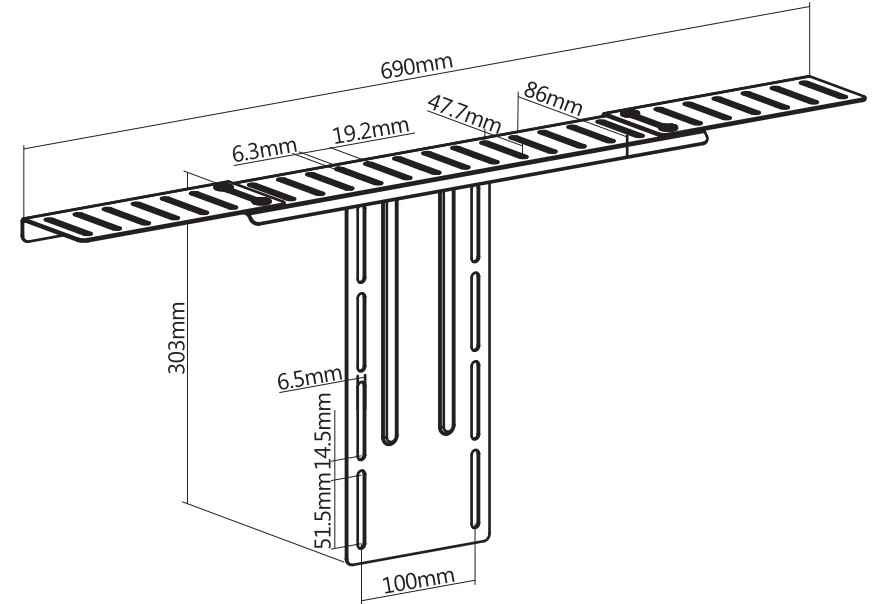

DESKY

www.desky.com.au

Desky Screen Shelf Specifiaction Sheet

SMALL

MEDIUM

LARGE

Specifications

Material Steel

Weight Capacity 3kg

Colour Matte Black

VESA Compatible: 100x100mm

Dimensions S: 125x86x300mm, M: 508x352x57mm, L: 690x86x303mm

Reversible Shelf yes, front or back