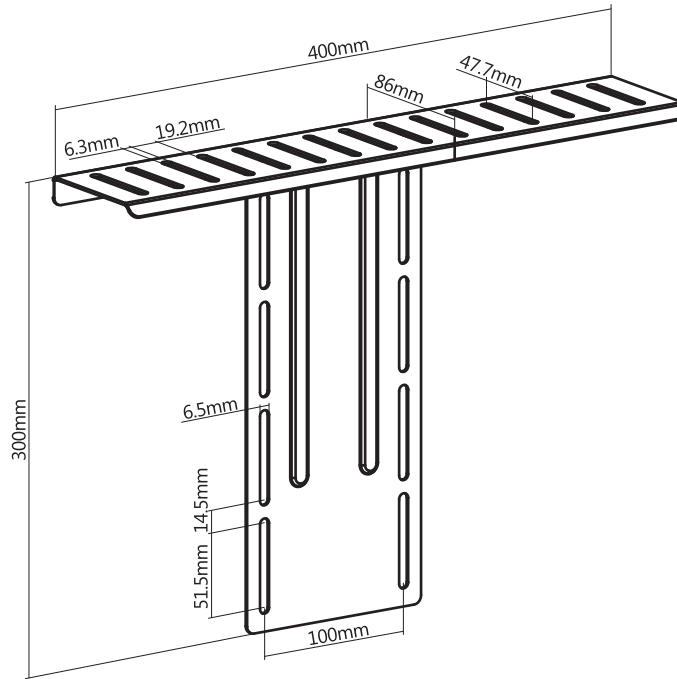

DESKY

www.desky.com.au

Desky Screen Shelf Specifiaction Sheet

SMALL

MEDIUM

LARGE

Specifications

Material Steel

Weight Capacity 3kg

Colour Matte Black

VESA Compatible: 100x100mm

Dimensions S: 125x86x300mm, M: 508x352x57mm, L: 690x86x303mm

Reversible Shelf yes, front or back