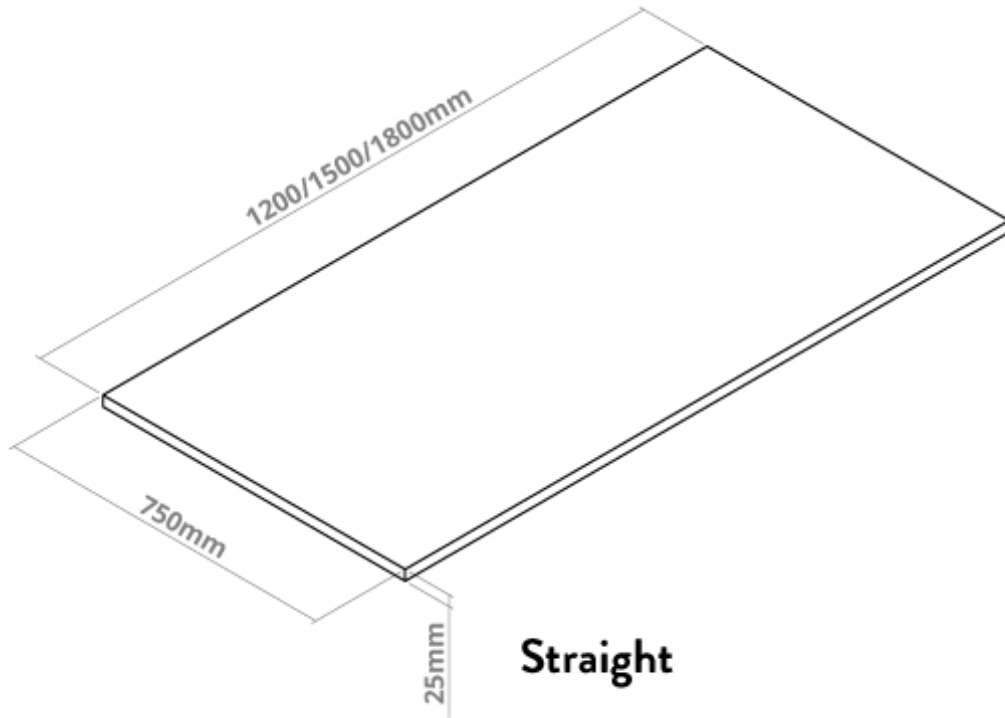

DESKY

Desky Melamine Desktops Specification Sheet

Specifications

Core Material	MDF
Finish	Melamine Decorative Surface
Colours	White, Black, Sublime Teak, Curly Birch, Select Beech, Burnished Wood, Natural Walnut, Classic Oak, White Alaskan, Jarrah Legno

Standard Sizes 1200x750, 1500x750 1800x750mm

Desktop Thickness 25mm

Custom Sizes Yes, contact us for custom options