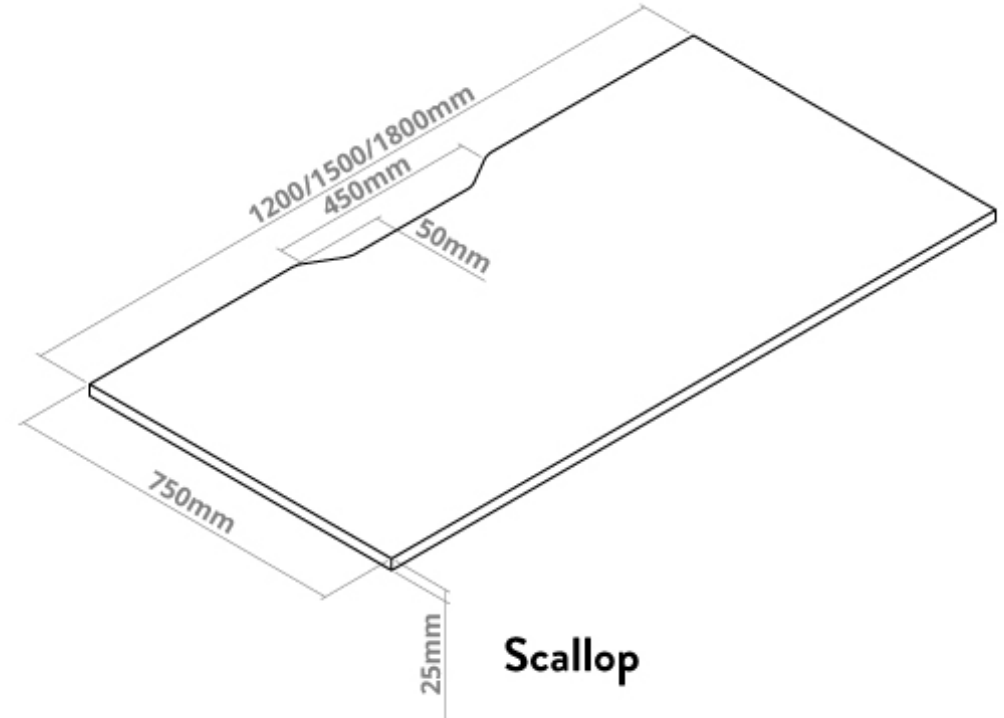

DESKY

Desky Melamine Desktops Specification Sheet

Specifications

Core Material	MDF
Finish	Melamine Decorative Surface
Colours	White, Black, Sublime Teak, Curly Birch, Select Beech, Burnished Wood, Natural Walnut, Classic Oak, White Alaskan, Jarrah Legno

Standard Sizes 1200x750, 1500x750 1800x750mm

Desktop Thickness 25mm

Custom Sizes Yes, contact us for custom options