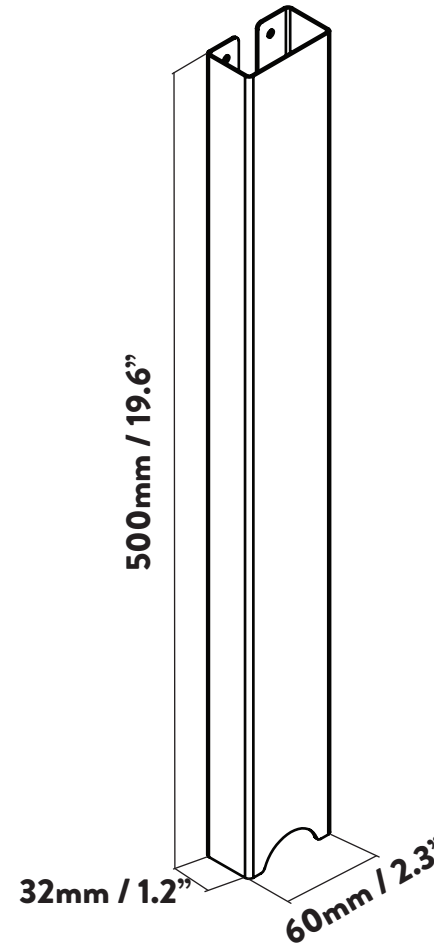

DESKY

Desky Magnetic Cable Management Specification Sheet

Single Motor

Dual Motor

Specifications

Dimensions

Single: 13.7"x1.9"x1.2" / 350mm x 50mm x 32mm,
Dual: 19.6"x1.2"x2.3" / 500mm x 60mm x 32mm

Compatibility

Single: single motor, Dual: fits dual motor, L-shape
and quad desks

Materials

Steel with powder coat finish

Colour

Matte black, grey, white