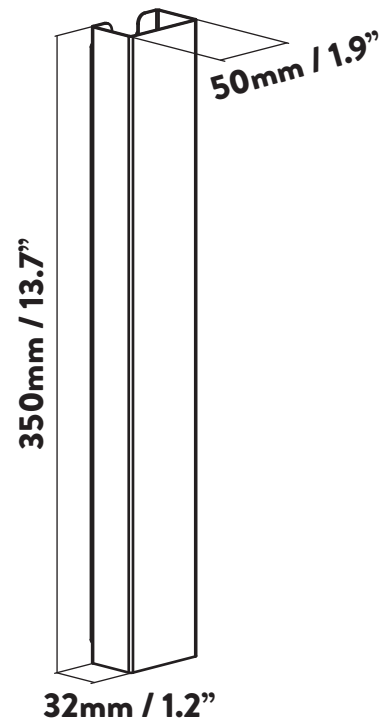

DESKY

Desky Magnetic Cable Management Specification Sheet

Single Motor

Dual Motor

Specifications

Dimensions

Single: 13.7"x1.9"x1.2" / 350mm x 50mm x 32mm,
Dual: 19.6"x1.2"x2.3" / 500mm x 60mm x 32mm

Compatibility

Single: single motor, Dual: fits dual motor, L-shape
and quad desks

Materials

Steel with powder coat finish

Colour

Matte black, grey, white