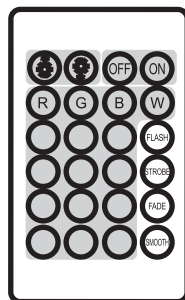

**LED Strip  
(2m length)**

**24-Key  
Remote**

**USB  
Cable**

**Flexible Corner  
Connectors (3pcs)**

### Specifications

Light Source	SMD5050 RGB
Length	200x1cm, 60pcs LED

Input Voltage	DC 5V (USB)
Strip Length	2m, 4x50cm strips