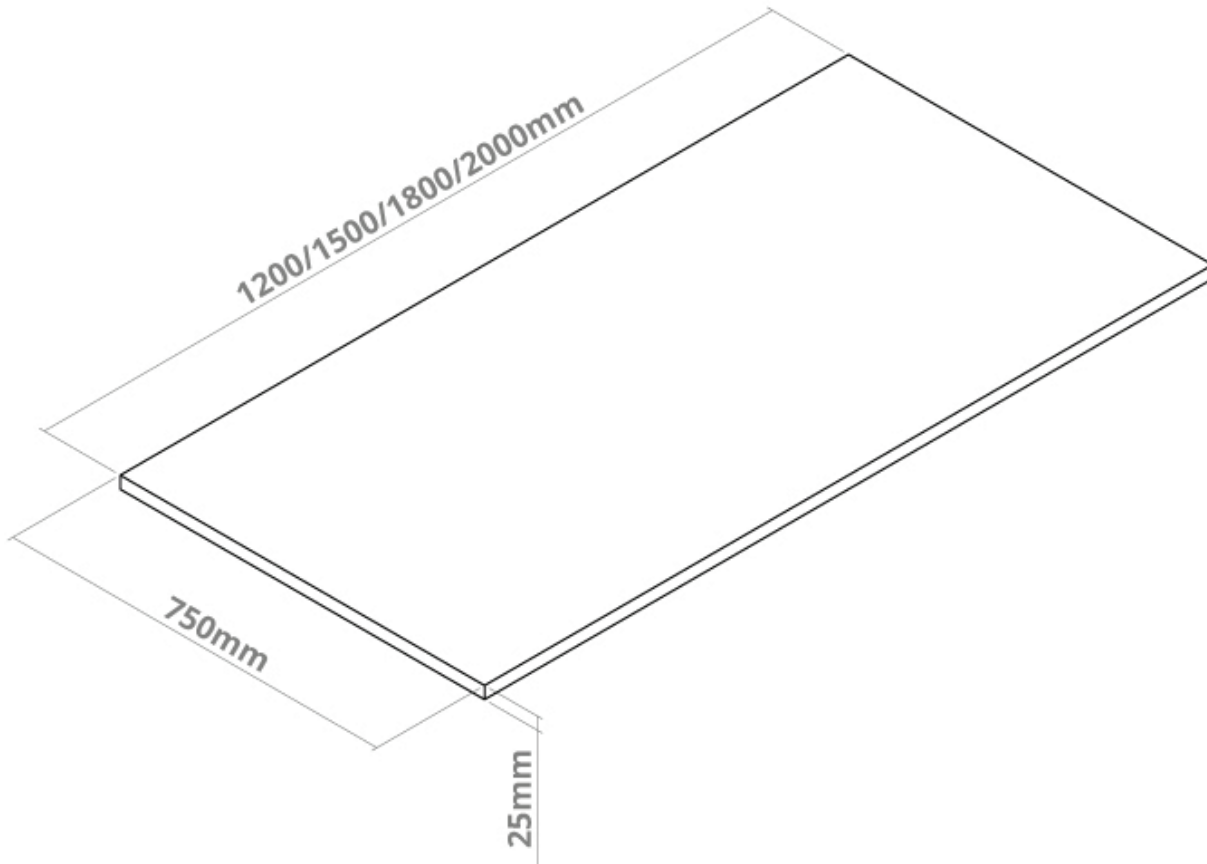

DESKY

Desky Hardwood Desktops Specification Sheet

Hardwood Walnut