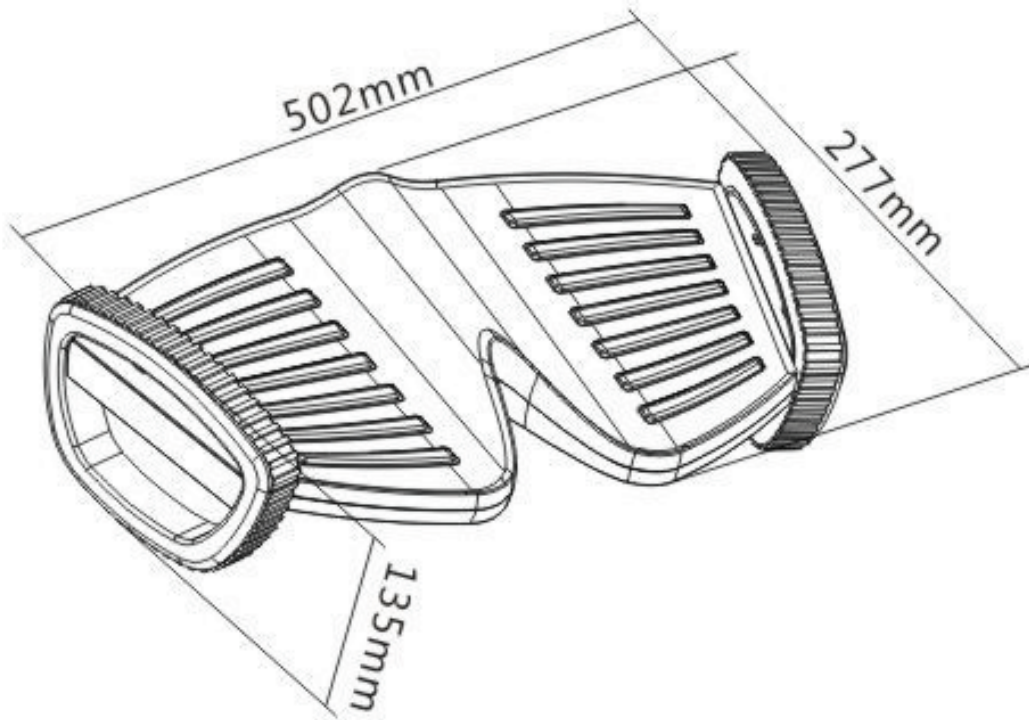

DESKY

Desky Classic Foot Rocker Specification Sheet

Specifications

Dimensions 502x277x135mm

Weight Capacity 10kg

Material Plastic

Angle Incline 0°-40°

Height Settings Low and High, swappable