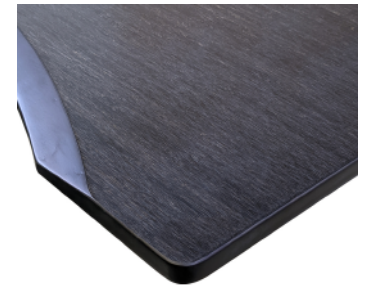

## Desky Ergo Edge Desktops Specification Sheet

Ergo Black

Ergo White

Ergo Bamboo

Ergo Dark Bamboo

Ergo Tiger Bamboo

### Specifications

Core Material	MDF or Bamboo
Finish	Melamine Decorative Surface or Bamboo with Clear Polyurethane hard wearing finish
Colours	White, Black, Sustainable Bamboo

Standard Sizes	1200x750, 1500x750 1800x750mm
Desktop Thickness	25mm
Custom Sizes	Not available