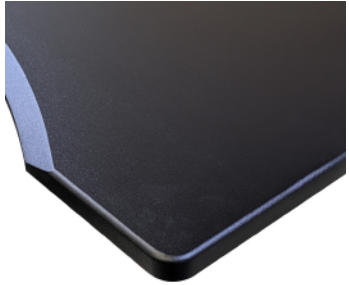

## Desky Ergo Edge Desktops Specification Sheet

Ergo Black

Ergo White

Ergo Bamboo

Ergo Dark Bamboo

Ergo Tiger Bamboo

### Specifications

Core Material	MDF or Bamboo
Finish	Melamine Decorative Surface or Bamboo with Clear Polyurethane hard wearing finish
Colours	White, Black, Sustainable Bamboo

Standard Sizes	1200x750, 1500x750 1800x750mm
Desktop Thickness	25mm
Custom Sizes	Not available