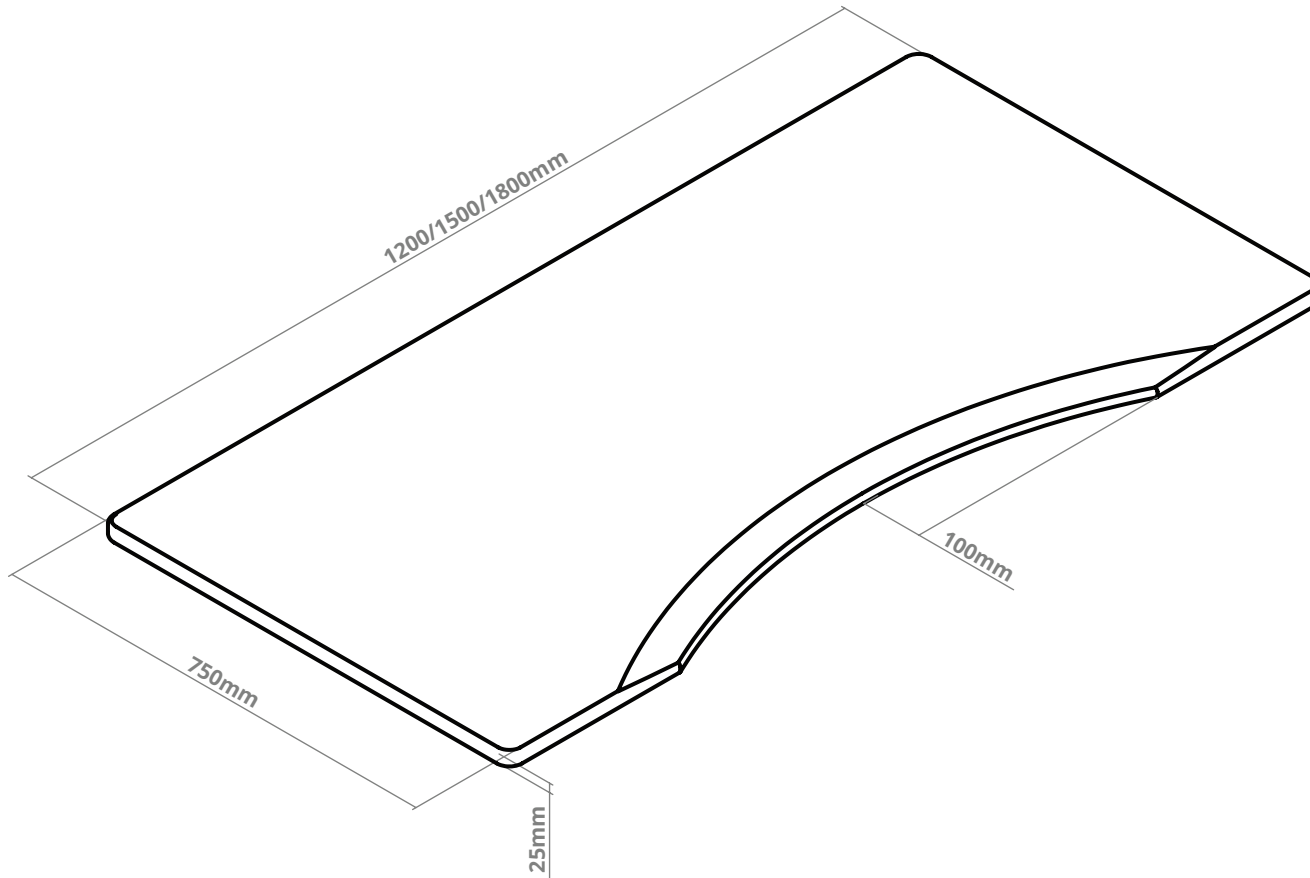

# DESKY

## Desky Ergo Edge Desktops Specification Sheet

Ergo Black

Ergo White

Ergo Bamboo

Ergo Dark Bamboo

Ergo Tiger Bamboo

### Specifications

Core Material	MDF or Bamboo
Finish	Melamine Decorative Surface or Bamboo with Clear Polyurethane hard wearing finish
Colours	White, Black, Sustainable Bamboo

Standard Sizes	1200x750, 1500x750 1800x750mm
Desktop Thickness	25mm
Custom Sizes	Not available