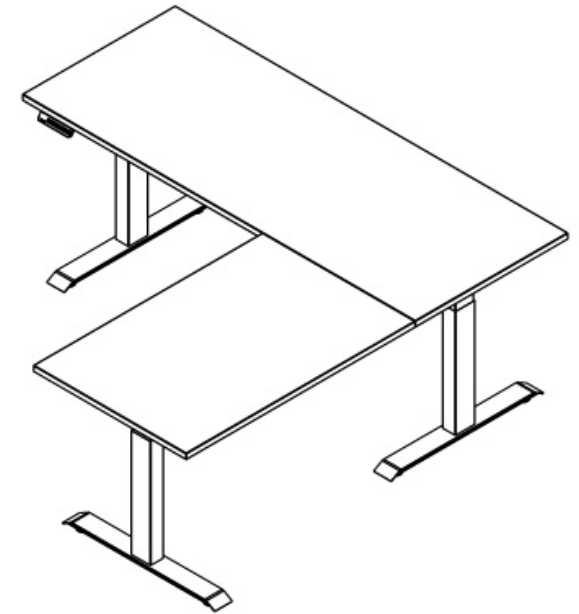

DESKY

Desky Eco L-Shape Melamine Sit Stand Specifiaction Sheet

Specifications

Height Range 60 - 125cm (without desktop)

Gross Weight 52kg

Travel Speed 36mm per second loaded

Noise Level 40db in motion

Weight Capacity 200kg

Input Power 240v

Transformer Power 200W (0.1W on standby)

Cable Management Integrated channel recommended

Hand Controller 4 memory presets

Upper & Lower Limits Yes - Programable by user