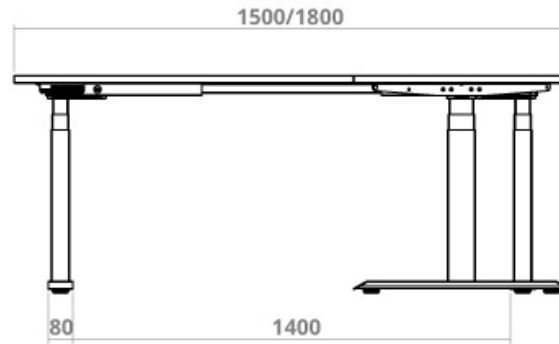

DESKY

Desky Eco L-Shape Melamine Sit Stand Specifiaction Sheet

Specifications

Height Range 60 - 125cm (without desktop)

Gross Weight 52kg

Travel Speed 36mm per second loaded

Noise Level 40db in motion

Weight Capacity 200kg

Input Power 240v

Transformer Power 200W (0.1W on standby)

Cable Management Integrated channel recommended

Hand Controller 4 memory presets

Upper & Lower Limits Yes - Programable by user