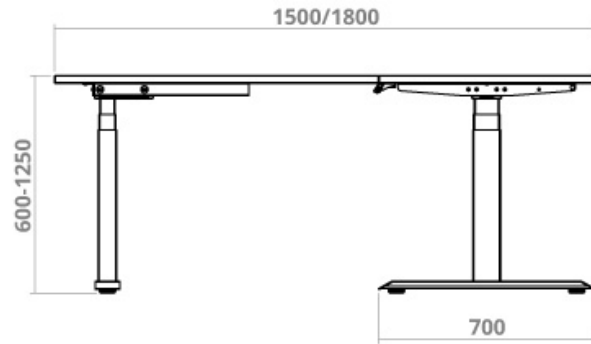

DESKY

Desky Eco L-Shape Melamine Sit Stand Specifiaction Sheet

Specifications

Height Range 60 - 125cm (without desktop)

Gross Weight 52kg

Travel Speed 36mm per second loaded

Noise Level 40db in motion

Weight Capacity 200kg

Input Power 240v

Transformer Power 200W (0.1W on standby)

Cable Management Integrated channel recommended

Hand Controller 4 memory presets

Upper & Lower Limits Yes - Programable by user