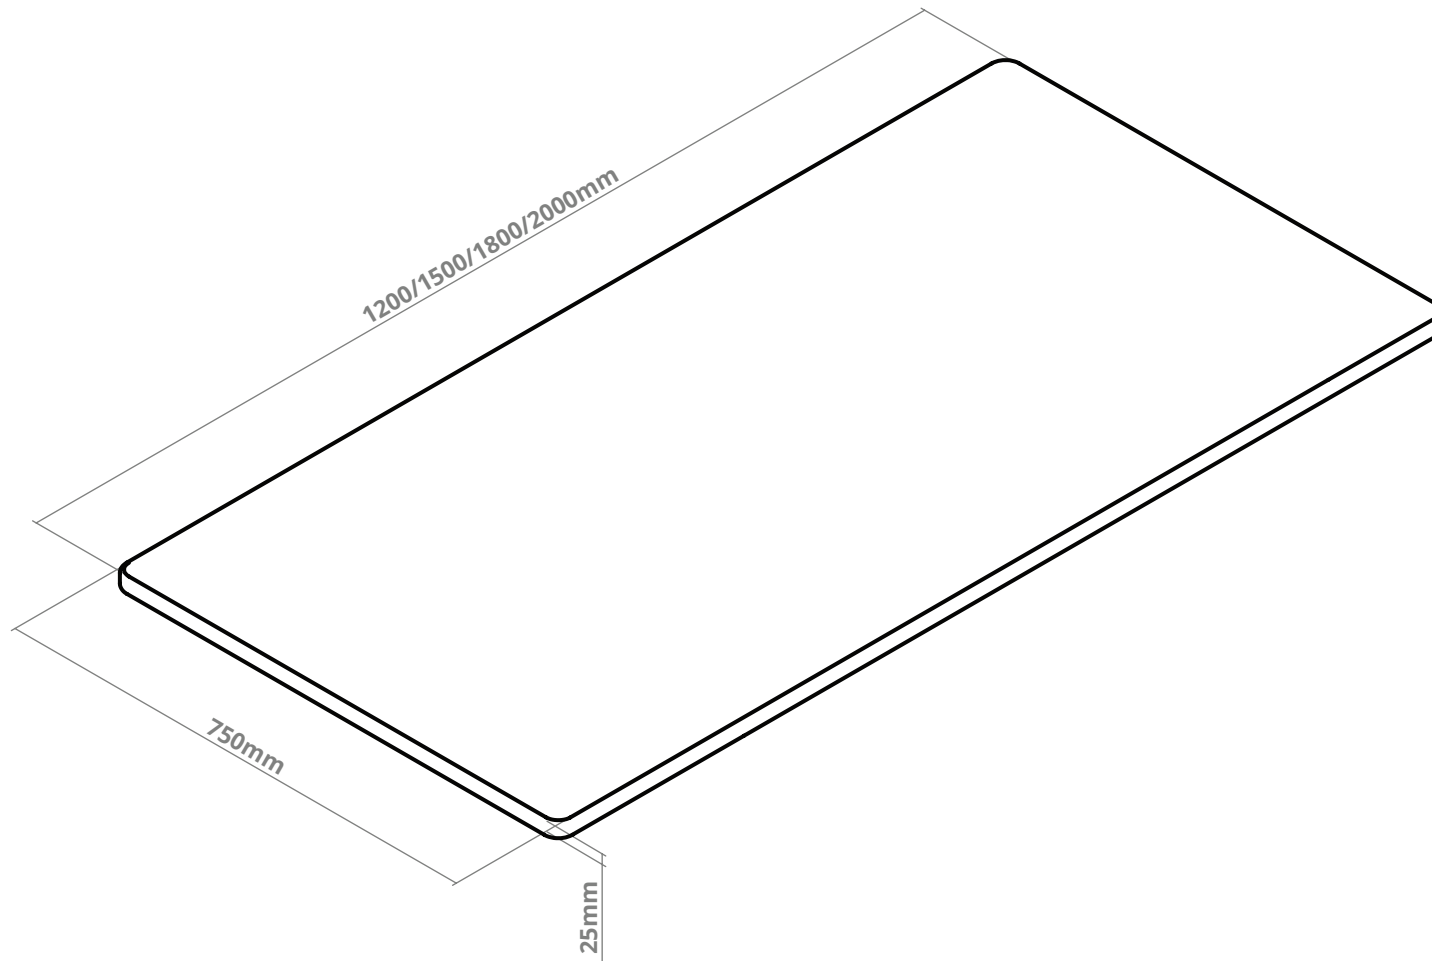

DESKY

Desky Bamboo Desktops Specifiaction Sheet

Bamboo

Dark Bamboo

Tiger Bamboo

Specifications

Core Material	Bamboo
Finish	Clear Polyurethane hard wearing finish
Colours	Natural Bamboo, Dark Bamboo, Tiger

Standard Sizes	1200x750, 1500x750 1800x750, 2000x750mm
Desktop Thickness	25mm
Solid Bamboo	Yes