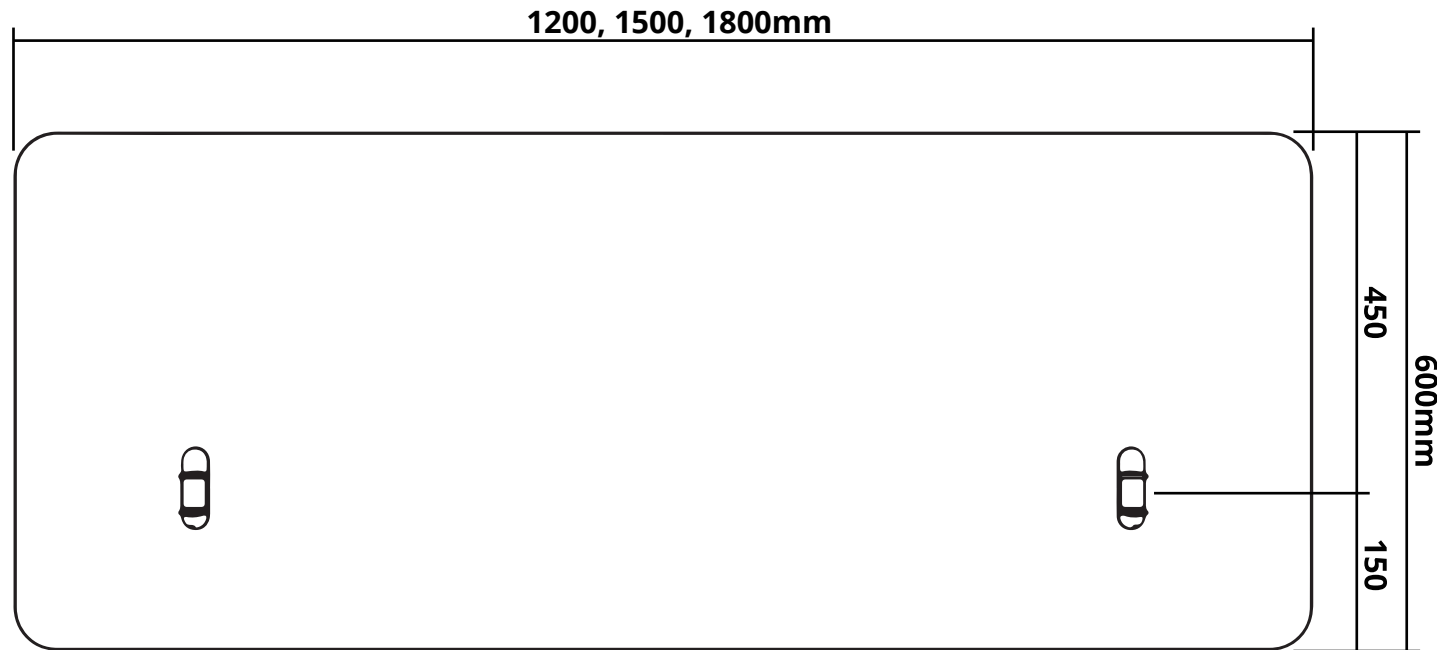

## Desky Desk Partition Dividers Specifiaction Sheet

### Specifications

Material	Recycled PET Polyester
Colours	Dark Grey, Light Grey + Warm White
Dimensions	1200, 1500, 1800 x 600mm

Panel Height	450mm above desk, 150mm below
Panel Thickness	12mm
Desk Clamps	Up to 30mm Desktop Thickness