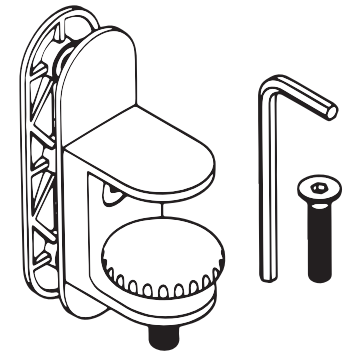

## Desky Desk Partition Dividers Specifiaction Sheet

### Specifications

Material	Recycled PET Polyester
Colours	Dark Grey, Light Grey + Warm White
Dimensions	1200, 1500, 1800 x 600mm

Panel Height	450mm above desk, 150mm below
Panel Thickness	12mm
Desk Clamps	Up to 30mm Desktop Thickness