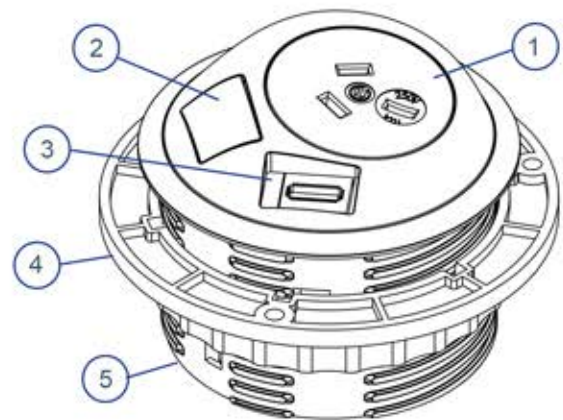

#### Testing:

100% testing - continuity, polarity, insulation & earth.

### Fitting:-

To fit PIXEL into your desk couldn't be simpler. If your desk already has an industry standard 80mm hole simply take the fixing nut off your newly purchased PIXEL, feed the cables through the hole and gently slide your PIXEL into place. Make sure your PIXEL is facing the desired orientation and screw the fixing nut back on until it is firmly in place. PIXEL will fit any surface from 1mm to 40mm. Please see website for further details and video.

1. Power socket
2. Data position (with blank cap fitted)
3. Data position (with USB shown)
4. Retaining nut
5. 80mm grommet with silver finish