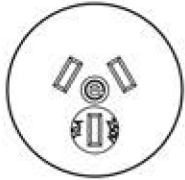

DESKY

www.desky.com.au

Pixel On-Desk Power Access

AC Modular sockets for Pixel*

Australian