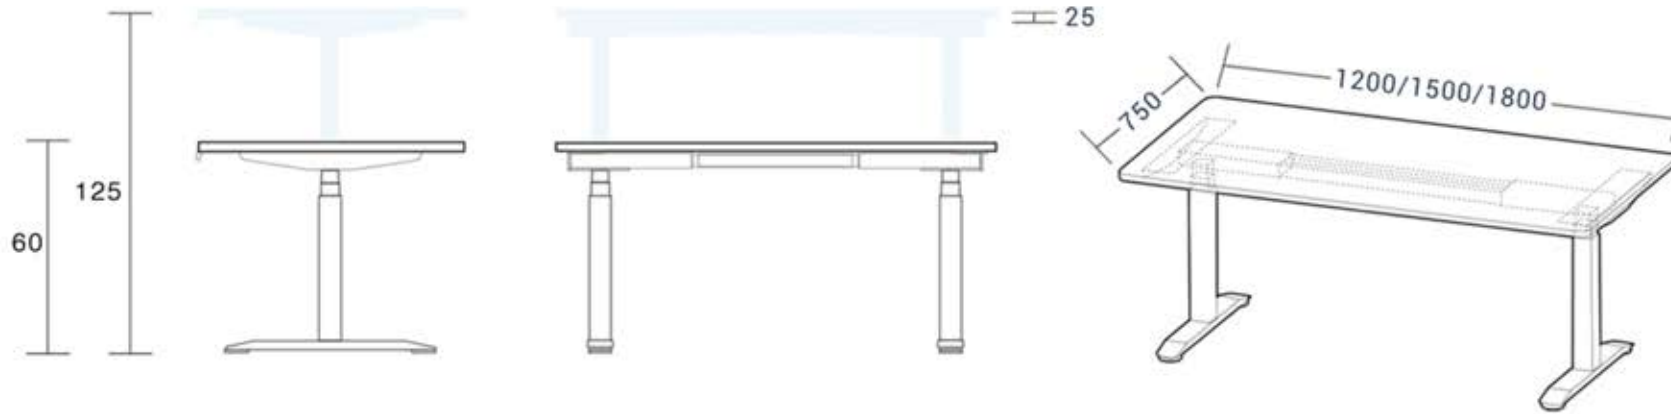

# Dual Bamboo Sit Stand Desk

## Lifting System

Height Range	60 - 125cm (without desktop)
Gross Weight	36kg
Travel Speed	36mm per second loaded
Noise Level	40db in motion
Base Width	Suits desks 1100 - 2400mm
Weight Capacity	140kg

## Power Specifications

Input Power	240v
Transformer Power	200W (0.1W on standby)
Cable Management Style	Under desk cable tray included
Hand Controller	4 memory presets
Upper & Lower Limits	Yes - Programable by user
Overload Protection	Yes