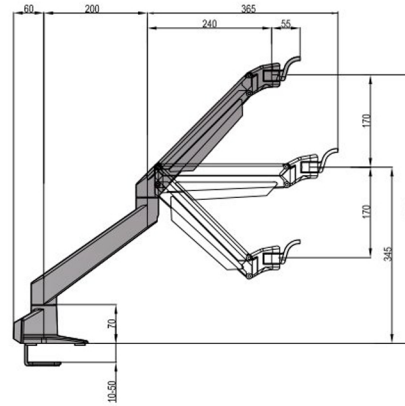

DESKY

www.desky.com.au

Desky iMac Monitor Arm Specification Sheet

| | | | | | | | | | | Desk thickness application (mm) | |
|----------|-----------------|----------|------|--------|-------|-------|-------------------|------------|----------|---------------------------------|------------|
| LCD Size | Wt Capacity(kg) | Lift(mm) | Tilt | Swivel | Pivot | VESA | Packing size(mm) | NW (kg) | GW(kg) | Thru desk | desk clamp |
| ≤30" | 2-10 | 340 | — | ±90° | — | 75*75 | inner:175*185*140 | Inner: 2.7 | Inner: 3 | 50 | 50 |
| | 9-21 | | | | | | outer:480*210*440 | | | | |

Compatibility

LCD Screen Size 27" iMac and under

Weight Capacity 5 to 11kg

VESA 75x75mm, 100x100mm

Mounting Options Through Desk: 10-50mm Desk Clamp: 10-50mm

Laptop Mount Compatible N/A

Arm Specifications

Product Weight 3.8kg

Available Finishes Silver,

Max Height 515mm

Min Height 175mm

Max Forward Reach 655mm