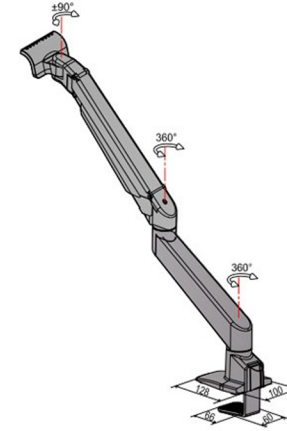

DESKY

www.desky.com.au

Desky iMac Monitor Arm Specification Sheet

| | | | | | | | | | | Desk thickness application (mm) | |
|----------|-----------------|----------|------|--------|-------|-------|-------------------|------------|----------|---------------------------------|------------|
| LCD Size | Wt Capacity(kg) | Lift(mm) | Tilt | Swivel | Pivot | VESA | Packing size(mm) | NW (kg) | GW(kg) | Thru desk | desk clamp |
| ≤30" | 2-10 | 340 | — | ±90° | — | 75*75 | inner:175*185*140 | Inner: 2.7 | Inner: 3 | 50 | 50 |
| | 9-21 | | | | | | outer:480*210*440 | | | | |

Compatibility

LCD Screen Size 27" iMac and under

Weight Capacity 5 to 11kg

VESA 75x75mm, 100x100mm

Mounting Options Through Desk: 10-50mm Desk Clamp: 10-50mm

Laptop Mount Compatible N/A

Arm Specifications

Product Weight 3.8kg

Available Finishes Silver,

Max Height 515mm

Min Height 175mm

Max Forward Reach 655mm