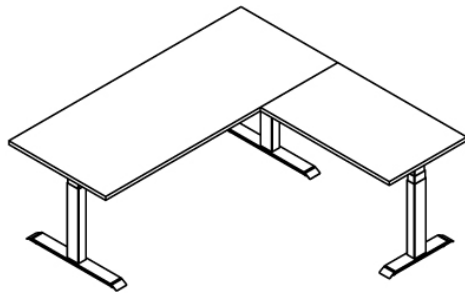

DESKY

Desky L Shape Sit Stand Desk Specification Sheet

Top View

Front View

Lifting System

Height Range 23.6" - 49.2" (60 - 125cm without desktop)

Gross Weight 114.6 lbs (52kg)

Travel Speed 1.4" (36mm) per second loaded

Noise Level 40db in motion

Weight Capacity 440.9 lbs (200kg)

Input Power 110V

Transformer Power 350W (0.1W on standby)

Cable Management cable & data tray or integrated channel

Hand Controller 4 memory presets