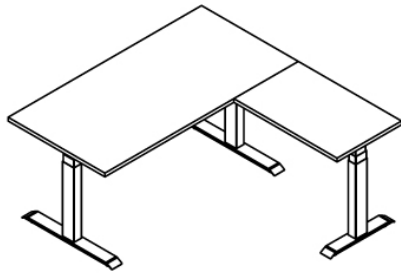

DESKY

Desky L Shape Sit Stand Desk Specification Sheet

Top View

Front View

Lifting System

Height Range 23.6" - 49.2" (60 - 125cm without desktop)

Gross Weight 114.6 lbs (52kg)

Travel Speed 1.4" (36mm) per second loaded

Noise Level 40db in motion

Weight Capacity 440.9 lbs (200kg)

Input Power 110V

Transformer Power 350W (0.1W on standby)

Cable Management cable & data tray or integrated channel

Hand Controller 4 memory presets