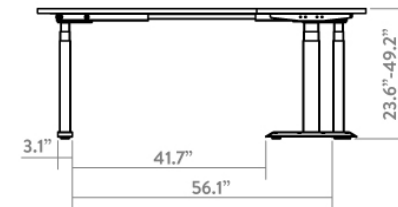

DESKY

Desky L Shape Sit Stand Desk Specification Sheet

Top View

Front View

Lifting System

Height Range 23.6" - 49.2" (60 - 125cm without desktop)

Gross Weight 114.6 lbs (52kg)

Travel Speed 1.4" (36mm) per second loaded

Noise Level 40db in motion

Weight Capacity 440.9 lbs (200kg)

Input Power 110V

Transformer Power 350W (0.1W on standby)

Cable Management cable & data tray or integrated channel

Hand Controller 4 memory presets