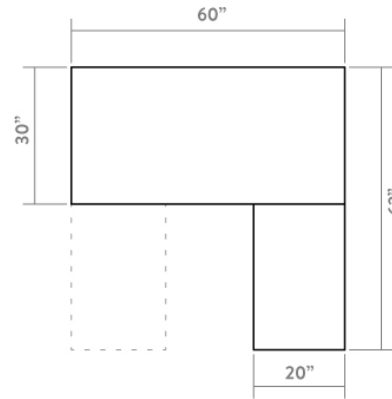

DESKY

Desky L Shape Sit Stand Desk Specification Sheet

Top View

Front View

Lifting System

Height Range 23.6" - 49.2" (60 - 125cm without desktop)

Gross Weight 114.6 lbs (52kg)

Travel Speed 1.4" (36mm) per second loaded

Noise Level 40db in motion

Weight Capacity 440.9 lbs (200kg)

Input Power 110V

Transformer Power 350W (0.1W on standby)

Cable Management cable & data tray or integrated channel

Hand Controller 4 memory presets