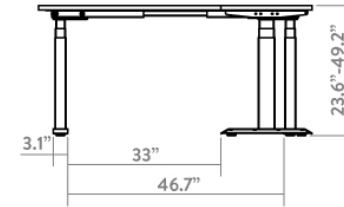

DESKY

Desky L Shape Sit Stand Desk Specification Sheet

Top View

Front View

Lifting System

Height Range 23.6" - 49.2" (60 - 125cm without desktop)

Gross Weight 114.6 lbs (52kg)

Travel Speed 1.4" (36mm) per second loaded

Noise Level 40db in motion

Weight Capacity 440.9 lbs (200kg)

Input Power 110V

Transformer Power 350W (0.1W on standby)

Cable Management cable & data tray or integrated channel

Hand Controller 4 memory presets