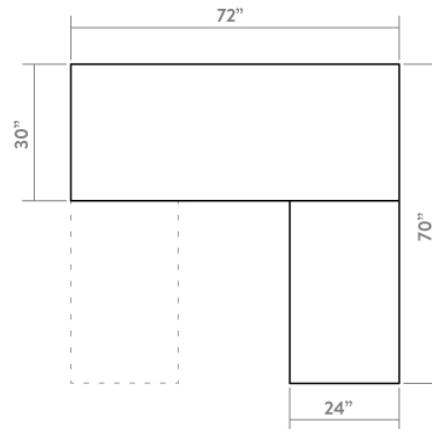

DESKY

Desky L Shape Sit Stand Desk Specification Sheet

Top View

Front View

Lifting System

Height Range 23.6" - 49.2" (60 - 125cm without desktop)

Gross Weight 114.6 lbs (52kg)

Travel Speed 1.4" (36mm) per second loaded

Noise Level 40db in motion

Weight Capacity 440.9 lbs (200kg)

Input Power 110V

Transformer Power 350W (0.1W on standby)

Cable Management cable & data tray or integrated channel

Hand Controller 4 memory presets