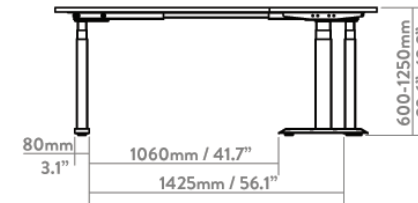

## Desky L Shape Sit Stand Desk Specification Sheet

Top View

Front View

### Lifting System

**Height Range** 23.6" - 49.2" (60 - 125cm without desktop)

**Gross Weight** 114.6 lbs (52kg)

**Travel Speed** 1.4" (36mm) per second loaded

**Noise Level** 40db in motion

**Weight Capacity** 440.9 lbs (200kg)