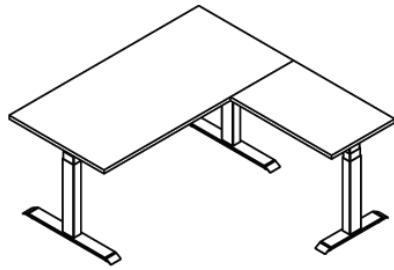

## Desky L Shape Sit Stand Desk Specification Sheet

Top View

Front View

### Lifting System

**Height Range** 23.6" - 49.2" (60 - 125cm without desktop)

**Gross Weight** 114.6 lbs (52kg)

**Travel Speed** 1.4" (36mm) per second loaded

**Noise Level** 40db in motion

**Weight Capacity** 440.9 lbs (200kg)