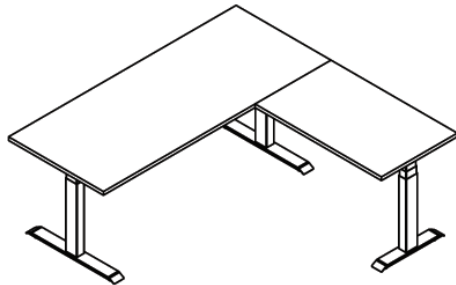

## Desky L Shape Sit Stand Desk Specification Sheet

Top View

Front View

### Lifting System

**Height Range** 23.6" - 49.2" (60 - 125cm without desktop)

**Gross Weight** 114.6 lbs (52kg)

**Travel Speed** 1.4" (36mm) per second loaded

**Noise Level** 40db in motion

**Weight Capacity** 440.9 lbs (200kg)