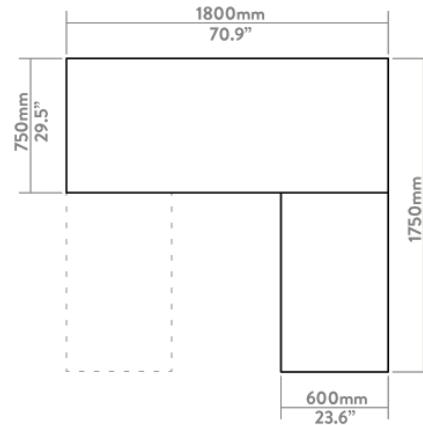

## Desky L Shape Sit Stand Desk Specification Sheet

Top View

Front View

### Lifting System

**Height Range** 23.6" - 49.2" (60 - 125cm without desktop)

**Gross Weight** 114.6 lbs (52kg)

**Travel Speed** 1.4" (36mm) per second loaded

**Noise Level** 40db in motion

**Weight Capacity** 440.9 lbs (200kg)

**Input Power** 110V

**Transformer Power** 350W (0.1W on standby)

**Cable Management** cable & data tray or integrated channel

**Hand Controller** 4 memory presets

**Upper & Lower Limits** Yes - Programmable by user