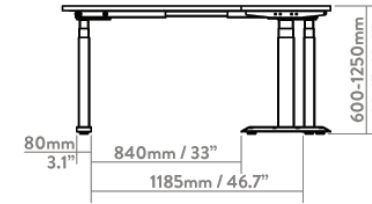

## Desky L Shape Sit Stand Desk Specification Sheet

Top View

Front View

### Lifting System

**Height Range** 23.6" - 49.2" (60 - 125cm without desktop)

**Gross Weight** 114.6 lbs (52kg)

**Travel Speed** 1.4" (36mm) per second loaded

**Noise Level** 40db in motion

**Weight Capacity** 440.9 lbs (200kg)