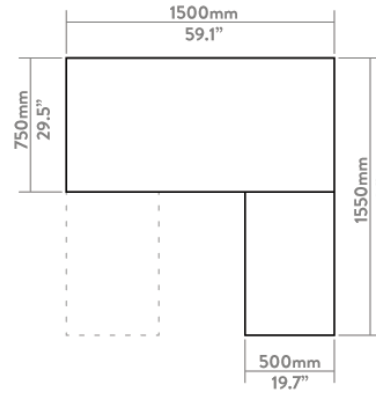

## Desky L Shape Sit Stand Desk Specification Sheet

Top View

Front View

### Lifting System

**Height Range** 23.6" - 49.2" (60 - 125cm without desktop)

**Gross Weight** 114.6 lbs (52kg)

**Travel Speed** 1.4" (36mm) per second loaded

**Noise Level** 40db in motion

**Weight Capacity** 440.9 lbs (200kg)

**Input Power** 110V

**Transformer Power** 350W (0.1W on standby)

**Cable Management** cable & data tray or integrated channel

**Hand Controller** 4 memory presets

**Upper & Lower Limits** Yes - Programmable by user