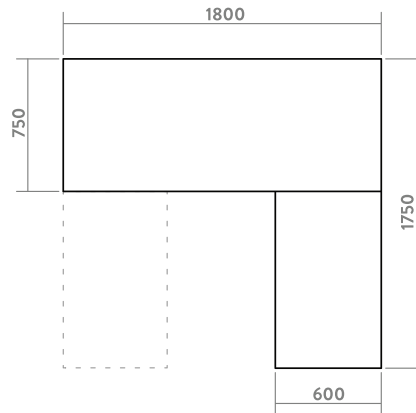

DESKY

Desky L Shape Sit Stand Desk Specification Sheet

Top View

Front View

Lifting System

Height Range 60 - 125cm (without desktop)

Gross Weight 52kg

Travel Speed 36mm per second loaded

Noise Level 40db in motion

Weight Capacity 200kg

Input Power 240v

Transformer Power 200W (0.1W on standby)

Cable Management cable & data tray or integrated channel

Hand Controller 4 memory presets

Upper & Lower Limits Yes - Programmable by user