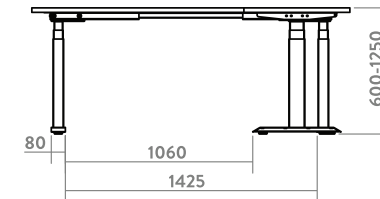

DESKY

Desky L Shape Sit Stand Desk Specification Sheet

Top View

Front View

Lifting System

Height Range 60 - 125cm (without desktop)

Gross Weight 52kg

Travel Speed 36mm per second loaded

Noise Level 40db in motion

Weight Capacity 200kg

Input Power 240v

Transformer Power 200W (0.1W on standby)

Cable Management cable & data tray or integrated channel

Hand Controller 4 memory presets

Upper & Lower Limits Yes - Programmable by user