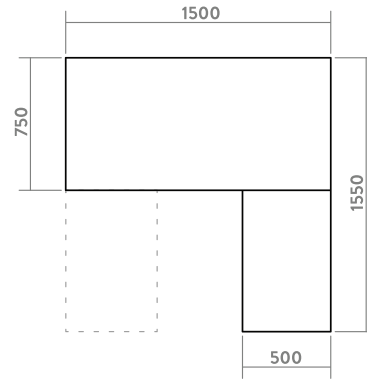

DESKY

Desky L Shape Sit Stand Desk Specification Sheet

Top View

Front View

Lifting System

Height Range 60 - 125cm (without desktop)

Gross Weight 52kg

Travel Speed 36mm per second loaded

Noise Level 40db in motion

Weight Capacity 200kg

Input Power 240v

Transformer Power 200W (0.1W on standby)

Cable Management cable & data tray or integrated channel

Hand Controller 4 memory presets

Upper & Lower Limits Yes - Programmable by user