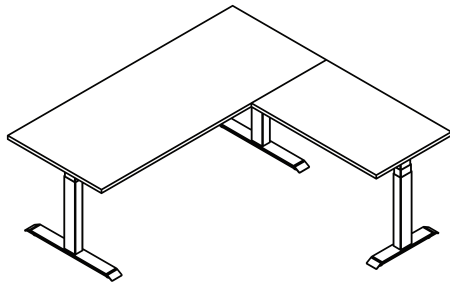

DESKY

Desky L Shape Sit Stand Desk Specification Sheet

Top View

Front View

Lifting System

Height Range 60 - 125cm (without desktop)

Gross Weight 52kg

Travel Speed 36mm per second loaded

Noise Level 40db in motion

Weight Capacity 200kg

Input Power 240v

Transformer Power 200W (0.1W on standby)

Cable Management cable & data tray or integrated channel

Hand Controller 4 memory presets

Upper & Lower Limits Yes - Programmable by user