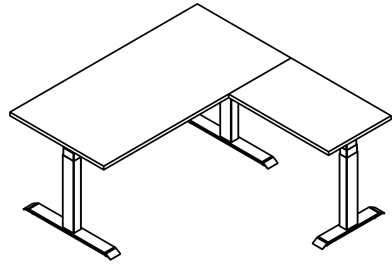

DESKY

Desky L Shape Sit Stand Desk Specification Sheet

Top View

Front View

Lifting System

Height Range 60 - 125cm (without desktop)

Gross Weight 52kg

Travel Speed 36mm per second loaded

Noise Level 40db in motion

Weight Capacity 200kg

Input Power 240v

Transformer Power 200W (0.1W on standby)

Cable Management cable & data tray or integrated channel

Hand Controller 4 memory presets

Upper & Lower Limits Yes - Programmable by user