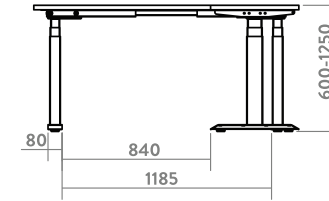

DESKY

Desky L Shape Sit Stand Desk Specification Sheet

Top View

Front View

Lifting System

Height Range 60 - 125cm (without desktop)

Gross Weight 52kg

Travel Speed 36mm per second loaded

Noise Level 40db in motion

Weight Capacity 200kg

Input Power 240v

Transformer Power 200W (0.1W on standby)

Cable Management cable & data tray or integrated channel

Hand Controller 4 memory presets

Upper & Lower Limits Yes - Programmable by user