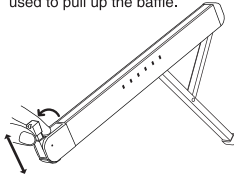

DESKY

Ultralight Portable Laptop Riser

instructions

Open the stent

Hold the bottom of the bracket with both hands and pull out horizontally to open the bracket.

Adjust the height

Pull the bracket to the bottom, hold the bottom of the bracket with both hands and push it up with the top of your thumb to adjust to the position you need.

Damper regulator

Open the bottom baffle of the bracket, thick computer can be used to pull up the baffle.

Pack up support

Hold the bottom of the bracket with both hands and push it firmly in.

36*230mm