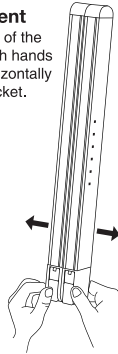

DESKY

Ultralight Portable Laptop Riser

instructions

Open the stent

Hold the bottom of the bracket with both hands and pull out horizontally to open the bracket.

Adjust the height

Pull the bracket to the bottom, hold the bottom of the bracket with both hands and push it up with the top of your thumb to adjust to the position you need.

Damper regulator

Open the bottom baffle of the bracket, thick computer can be used to pull up the baffle.

Pack up support

Hold the bottom of the bracket with both hands and push it firmly in.

36*230mm