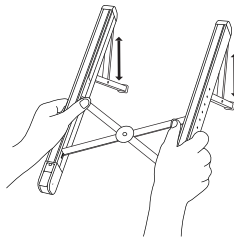

DESKY

Ultralight Portable Laptop Riser

instructions

Open the stent

Hold the bottom of the bracket with both hands and pull out horizontally to open the bracket.

Adjust the height

Pull the bracket to the bottom, hold the bottom of the bracket with both hands and push it up with the top of your thumb to adjust to the position you need.

Damper regulator

Open the bottom baffle of the bracket, thick computer can be used to pull up the baffle.

Pack up support

Hold the bottom of the bracket with both hands and push it firmly in.

36*230mm