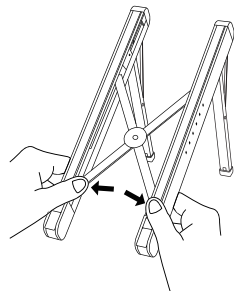

DESKY

Ultralight Portable Laptop Riser

instructions

Open the stent

Hold the bottom of the bracket with both hands and pull out horizontally to open the bracket.

Adjust the height

Pull the bracket to the bottom, hold the bottom of the bracket with both hands and push it up with the top of your thumb to adjust to the position you need.

Damper regulator

Open the bottom baffle of the bracket, thick computer can be used to pull up the baffle.

Pack up support

Hold the bottom of the bracket with both hands and push it firmly in.

36*230mm