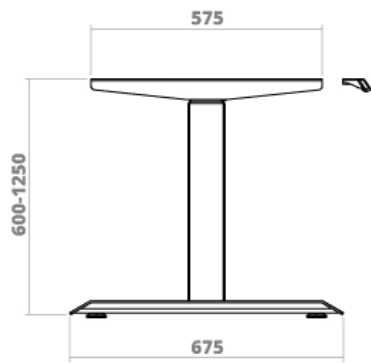

DESKY

Desky Triple Sit Stand Desk Frame Specification Sheet

Specifications

Height Range 60 - 125cm (without desktop)

Gross Weight 36kg

Travel Speed 36mm per second loaded

Noise Level 40db in motion

Base Width Suits desks 2100 - 3600mm+

Weight Capacity 210kg

Input Power 240v

Transformer Power 200W (0.1W on standby)

Cable Management Style Under desk cable & data tray

Hand Controller 4 memory presets

Upper & Lower Limits Yes - Programable by user