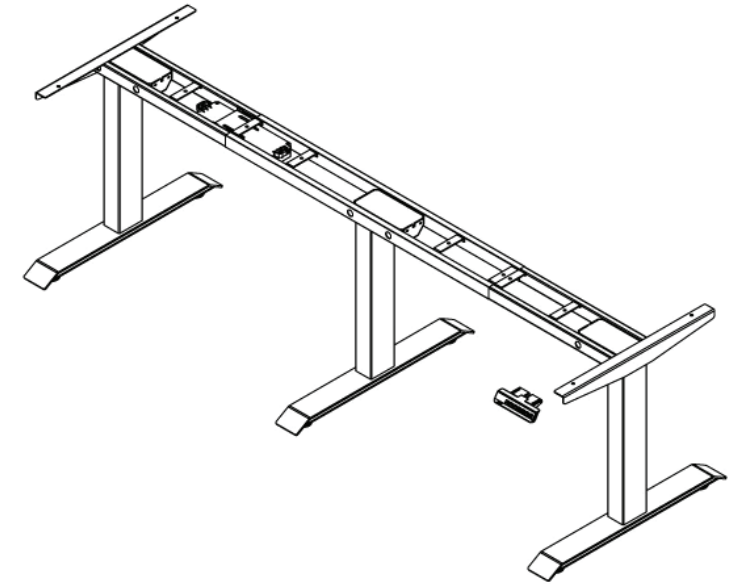

DESKY

Desky Triple Sit Stand Desk Frame Specification Sheet

Specifications

Height Range 60 - 125cm (without desktop)

Gross Weight 36kg

Travel Speed 36mm per second loaded

Noise Level 40db in motion

Base Width Suits desks 2100 - 3600mm+

Weight Capacity 210kg

Input Power 240v

Transformer Power 200W (0.1W on standby)

Cable Management Style Under desk cable & data tray

Hand Controller 4 memory presets

Upper & Lower Limits Yes - Programable by user