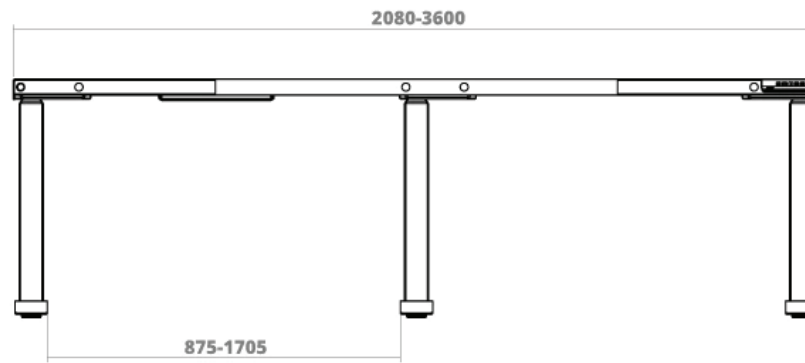

DESKY

Desky Triple Sit Stand Desk Frame Specification Sheet

Specifications

Height Range 60 - 125cm (without desktop)

Gross Weight 36kg

Travel Speed 36mm per second loaded

Noise Level 40db in motion

Base Width Suits desks 2100 - 3600mm+

Weight Capacity 210kg

Input Power 240v

Transformer Power 200W (0.1W on standby)

Cable Management Style Under desk cable & data tray

Hand Controller 4 memory presets

Upper & Lower Limits Yes - Programable by user