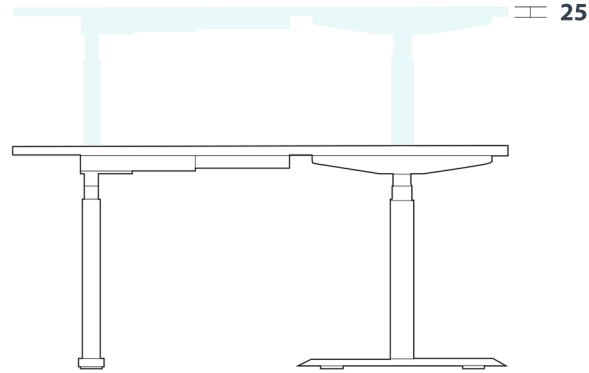

DESKY

www.desky.com.au

Desky Sit Stand L-Shape Desk Frame Specification Sheet

Lifting System

Height Range	73-123cm (without desktop)
Gross Weight	24kg
Travel Speed	36mm per second loaded
Noise Level	45db in motion
Base Width	Suits desks 1200 - 1600mm
Weight Capacity	80kg

Power Specifications

Input Power	240v
Transformer Power	200W (0.1 on standby)
Cable Management Style	Under desk cable tray included
Hand Controller	4 memory presets
Upper & Lower Limits	Yes - Programmable by user
Overload Protection	Yes