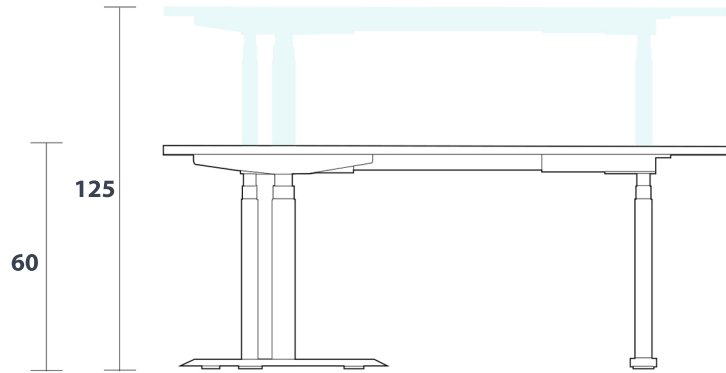

DESKY

www.desky.com.au

Desky Sit Stand L-Shape Desk Frame Specification Sheet

Lifting System

Height Range	73-123cm (without desktop)
Gross Weight	24kg
Travel Speed	36mm per second loaded
Noise Level	45db in motion
Base Width	Suits desks 1200 - 1600mm
Weight Capacity	80kg

Power Specifications

Input Power	240v
Transformer Power	200W (0.1 on standby)
Cable Management Style	Under desk cable tray included
Hand Controller	4 memory presets
Upper & Lower Limits	Yes - Programmable by user
Overload Protection	Yes