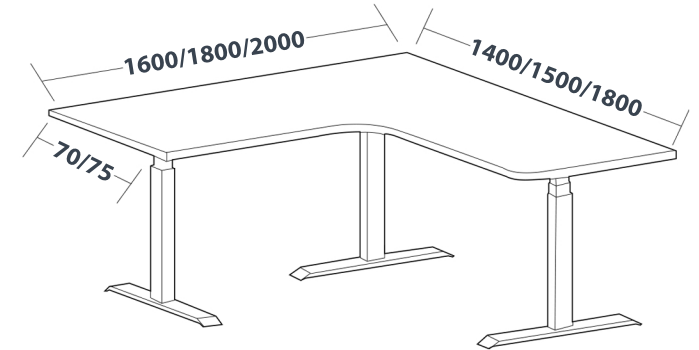

DESKY

www.desky.com.au

Desky Sit Stand L-Shape Desk Frame Specification Sheet

Lifting System

Height Range	73-123cm (without desktop)
Gross Weight	24kg
Travel Speed	36mm per second loaded
Noise Level	45db in motion
Base Width	Suits desks 1200 - 1600mm
Weight Capacity	80kg

Power Specifications

Input Power	240v
Transformer Power	200W (0.1 on standby)
Cable Management Style	Under desk cable tray included
Hand Controller	4 memory presets
Upper & Lower Limits	Yes - Programmable by user
Overload Protection	Yes