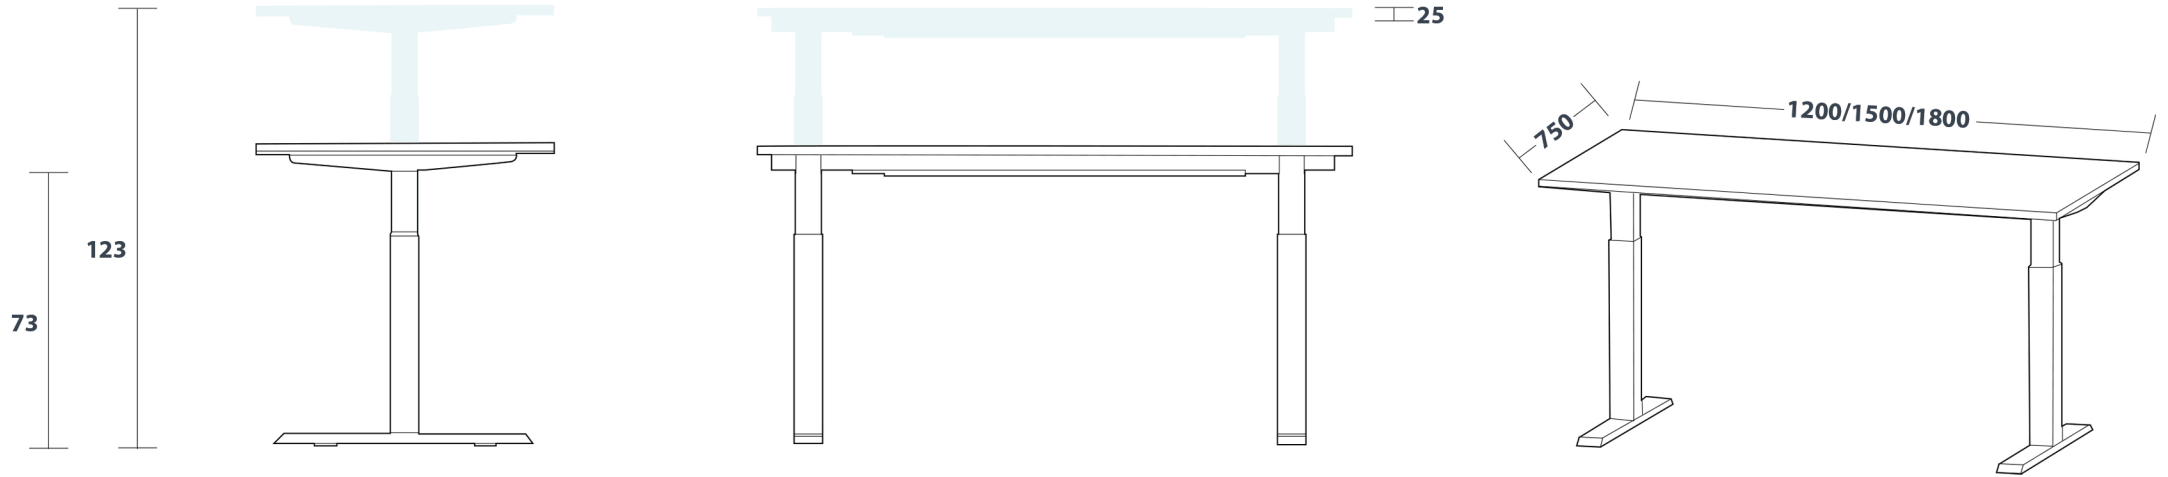

DESKY

www.desky.com.au

Desky Single Sit Stand Desk Frame Specification Sheet

Lifting System

Height Range	73 - 123cm (without desktop)
Gross Weight	24kg
Travel Speed	38mm per second loaded
Noise Level	45db in motion
Base Width	Suits desks 1200 - 1600mm
Weight Capacity	80kg

Power Specifications

Input Power	240v
Transformer Power	200W (0.1 on standby)
Cable Management Style	Under desk cable tray included
Hand Controller	4 memory presets
Upper & Lower Limits	Yes - Programmable by user
Overload Protection	Yes