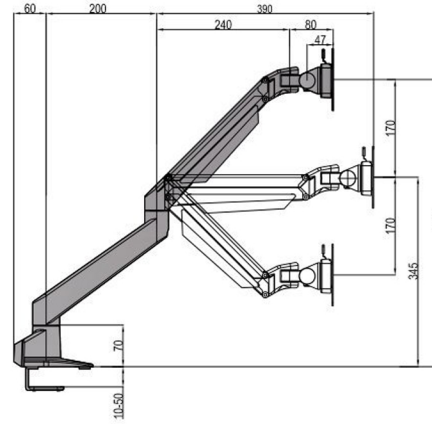

DESKY

www.desky.com.au

Desky Single Monitor Arm Specification Sheet

LCD Size	Wt.Capacity(kg)	Lift(mm)	Tilt	Swivel	Pivot	VESA	Packing size(mm)	NW (kg)	GW(kg)	Desk thickness application (mm)	
← 38"	2-10 9-21	340	+75° ~ -45°	±90°	±90°	75*75 100*100	inner:475*195*140 outer:490*210*140 inner/outer: 3*1	Inner: 3.5 Outer: 10.5	Inner: 3.8 Outer: 11.9	Thru desk	desk clamp
										50	50

Compatibility

LCD Screen Size 38" and under

Weight Capacity 2-10kg per screen

VESA 75x75mm, 100x100mm

Mounting Options Through Desk: 10-50mm Desk Clamp: 10-50mm

Laptop Mount Compatible Yes, Available Here

Arm Specifications

Product Weight 3.8kg

Available Finishes Matte Black, Silver, White

Max Height 515mm

Min Height 175mm

Max Forward Reach 655mm