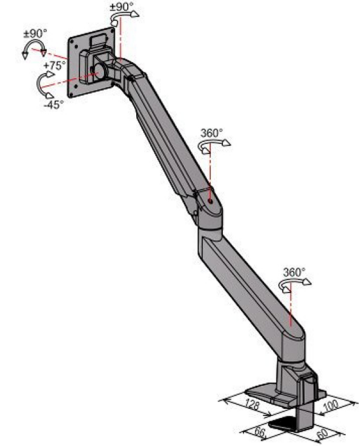

DESKY

www.desky.com.au

Desky Single Monitor Arm Specification Sheet

LCD Size	Wt.Capacity(kg)	Lift(mm)	Tilt	Swivel	Pivot	VESA	Packing size(mm)	NW (kg)	GW(kg)	Desk thickness application (mm)	
← 38"	2-10 9-21	340	+75° ~ -45°	±90°	±90°	75*75 100*100	inner:475*195*140 outer:490*210*140 inner/outer: 3*1	Inner: 3.5 Outer: 10.5	Inner: 3.8 Outer: 11.9	Thru desk	desk clamp
										50	50

Compatibility

LCD Screen Size 38" and under

Weight Capacity 2-10kg per screen

VESA 75x75mm, 100x100mm

Mounting Options Through Desk: 10-50mm Desk Clamp: 10-50mm

Laptop Mount Compatible Yes, Available Here

Arm Specifications

Product Weight 3.8kg

Available Finishes Matte Black, Silver, White

Max Height 515mm

Min Height 175mm

Max Forward Reach 655mm