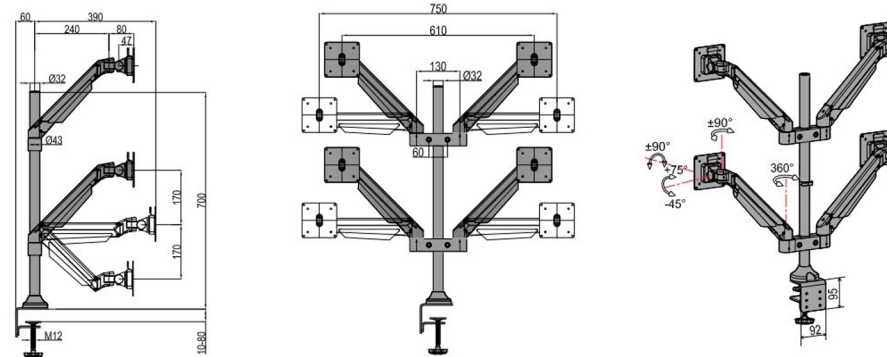

## Desky Quad Monitor Arm Specification Sheet

LCD Size	Wt Capacity(kg)	Lift(mm)	Tilt	Swivel	Pivot	VESA	Packing size(mm)	NW (kg)	GW(kg)	Desk thickness application (mm)
≤24"	2-10	340	+75° - 45°	± 90°	± 90°	75*75	960*255*150	10.3	11.5	Through desk
	100*100					Desk clamp				

### Compatibility

<b>LCD Screen Size</b>	24" and under
<b>Weight Capacity</b>	2-10kg per screen
<b>VESA</b>	75x75mm, 100x100mm
<b>Mounting Options</b>	Through Desk: 15-30mm Desk Clamp: 10-80mm
<b>Laptop Mount Compatible</b>	Yes,

### Arm Specifications

<b>Product Weight</b>	7.5kg
<b>Available Finishes</b>	Matte Black, Silver, White
<b>Max Height</b>	515mm
<b>Min Height</b>	175mm
<b>Max Forward Reach</b>	655mm