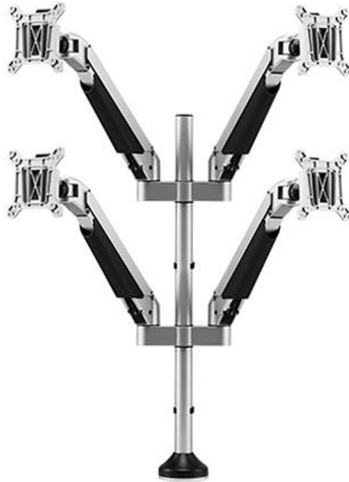

## Desky Quad Monitor Arm Specification Sheet

LCD Size	Wt Capacity(kg)	Lift(mm)	Tilt	Swivel	Pivot	VESA	Packing size(mm)	NW (kg)	GW(kg)	Desk thickness application (mm)
≤24"	2-10	340	+75° - 45°	± 90°	± 90°	75*75	960*255*150	10.3	11.5	Through desk
	100*100					Desk clamp				

### Compatibility

<b>LCD Screen Size</b>	24" and under
<b>Weight Capacity</b>	2-10kg per screen
<b>VESA</b>	75x75mm, 100x100mm
<b>Mounting Options</b>	Through Desk: 15-30mm Desk Clamp: 10-80mm
<b>Laptop Mount Compatible</b>	Yes,

### Arm Specifications

<b>Product Weight</b>	7.5kg
<b>Available Finishes</b>	Matte Black, Silver, White
<b>Max Height</b>	515mm
<b>Min Height</b>	175mm
<b>Max Forward Reach</b>	655mm