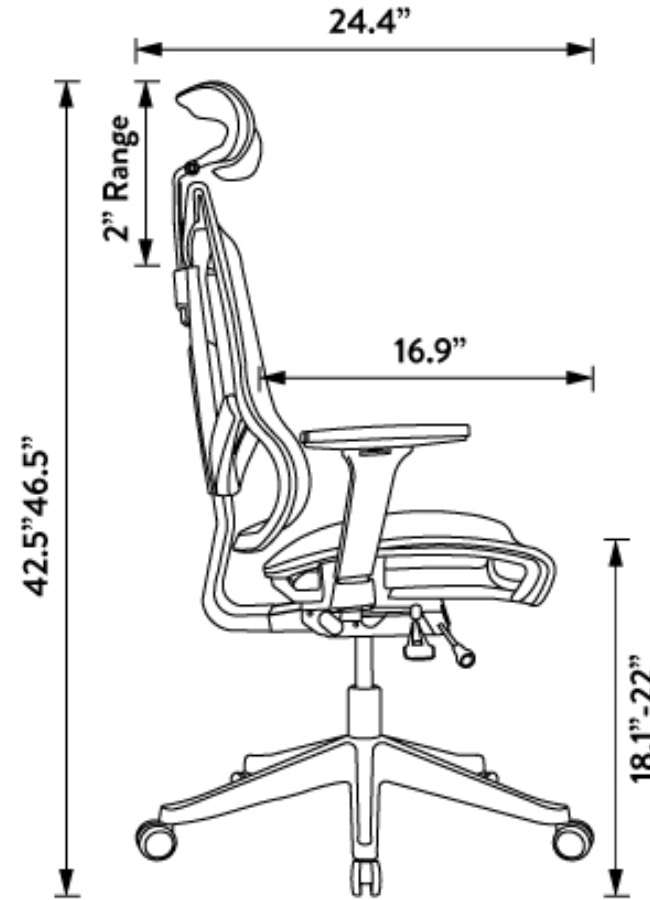

DESKY

Desky Pro+ Adjustable High Back Mesh Chair Specification Sheet

Specifications

Material Steel, Plastic, Mesh

Caster Type: PU Caster

Colour Black

Weight Capacity 330 lbs

Dimensions 24.4"x 26.3" x 42.5"-46.5"

Headrest Yes