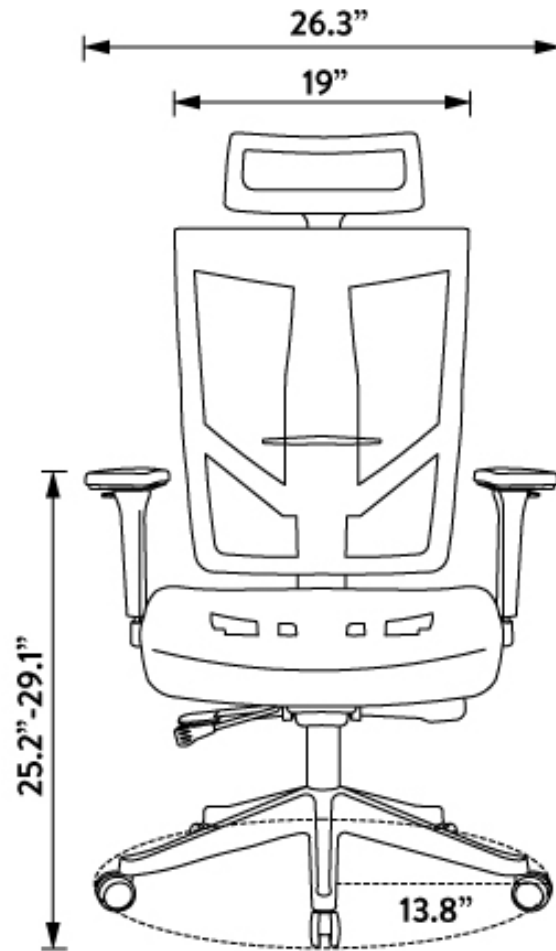

DESKY

Desky Pro+ Adjustable High Back Mesh Chair Specification Sheet

Specifications

Material Steel, Plastic, Mesh

Caster Type: PU Caster

Colour Black

Weight Capacity 330 lbs

Dimensions 24.4"x 26.3" x 42.5"-46.5"