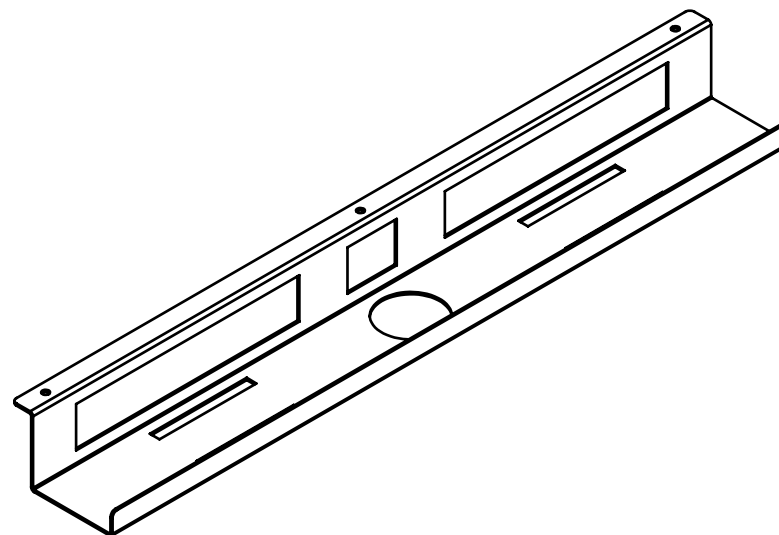

## Desky Cable & Data Tray Specification Sheet

#### Dimensions

102mm x 700mm x 70mm