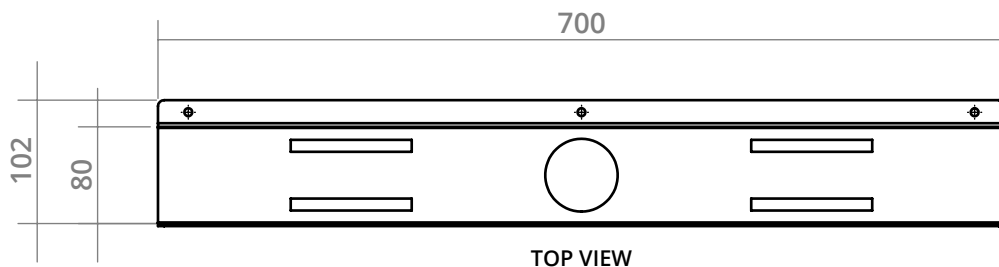

## Desky Cable & Data Tray Specification Sheet

#### Dimensions

102mm x 700mm x 70mm