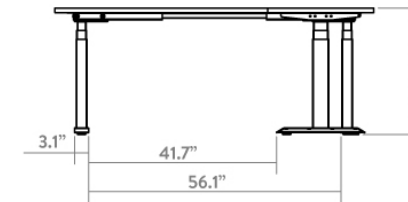

DESKY

Desky L Shape Sit Stand Desk Specification Sheet

Top View

Front View

Lifting System

Height Range 23.6" - 49.2" (60 - 125cm without desktop)

Gross Weight 114.6 lbs (52kg)

Travel Speed 1.4" (36mm) per second loaded

Noise Level 40db in motion

Weight Capacity 440.9 lbs (200kg)

Input Power 110V

Transformer Power 350W (0.1W on standby)

Cable Management cable & data tray or integrated channel

Hand Controller 4 memory presets