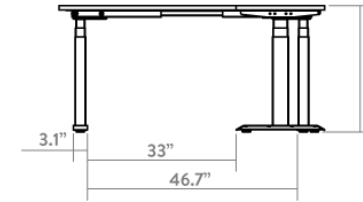

DESKY

Desky L Shape Sit Stand Desk Specification Sheet

Top View

Front View

Lifting System

Height Range 23.6" - 49.2" (60 - 125cm without desktop)

Gross Weight 114.6 lbs (52kg)

Travel Speed 1.4" (36mm) per second loaded

Noise Level 40db in motion

Weight Capacity 440.9 lbs (200kg)

Input Power 110V

Transformer Power 350W (0.1W on standby)

Cable Management cable & data tray or integrated channel

Hand Controller 4 memory presets