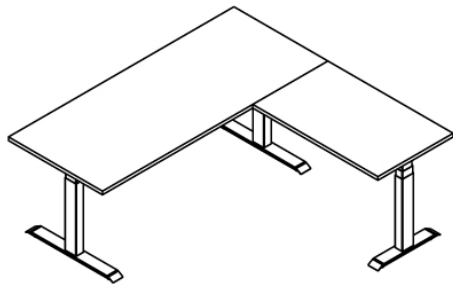

DESKY

Desky L Shape Sit Stand Desk Specification Sheet

Top View

Front View

Lifting System

Height Range 23.6" - 49.2" (60 - 125cm without desktop)

Gross Weight 114.6 lbs (52kg)

Travel Speed 1.4" (36mm) per second loaded

Noise Level 40db in motion

Weight Capacity 440.9 lbs (200kg)

Input Power 110V

Transformer Power 350W (0.1W on standby)

Cable Management cable & data tray or integrated channel

Hand Controller 4 memory presets