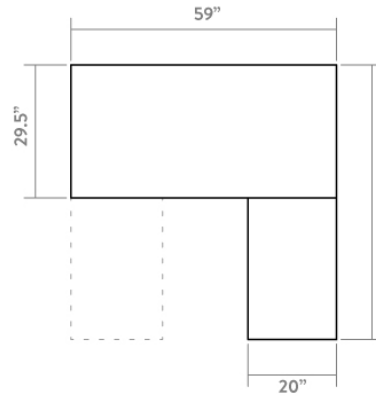

DESKY

Desky L Shape Sit Stand Desk Specification Sheet

Top View

Front View

Lifting System

Height Range 23.6" - 49.2" (60 - 125cm without desktop)

Gross Weight 114.6 lbs (52kg)

Travel Speed 1.4" (36mm) per second loaded

Noise Level 40db in motion

Weight Capacity 440.9 lbs (200kg)

Input Power 110V

Transformer Power 350W (0.1W on standby)

Cable Management cable & data tray or integrated channel

Hand Controller 4 memory presets