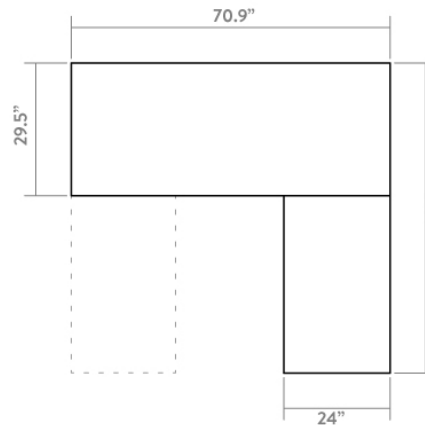

DESKY

Desky L Shape Sit Stand Desk Specification Sheet

Top View

Front View

Lifting System

Height Range 23.6" - 49.2" (60 - 125cm without desktop)

Gross Weight 114.6 lbs (52kg)

Travel Speed 1.4" (36mm) per second loaded

Noise Level 40db in motion

Weight Capacity 440.9 lbs (200kg)

Input Power 110V

Transformer Power 350W (0.1W on standby)

Cable Management cable & data tray or integrated channel

Hand Controller 4 memory presets