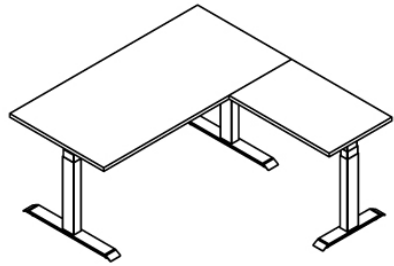

DESKY

Desky L Shape Sit Stand Desk Specification Sheet

Top View

Front View

Lifting System

Height Range 23.6" - 49.2" (60 - 125cm without desktop)

Gross Weight 114.6 lbs (52kg)

Travel Speed 1.4" (36mm) per second loaded

Noise Level 40db in motion

Weight Capacity 440.9 lbs (200kg)

Input Power 110V

Transformer Power 350W (0.1W on standby)

Cable Management cable & data tray or integrated channel

Hand Controller 4 memory presets