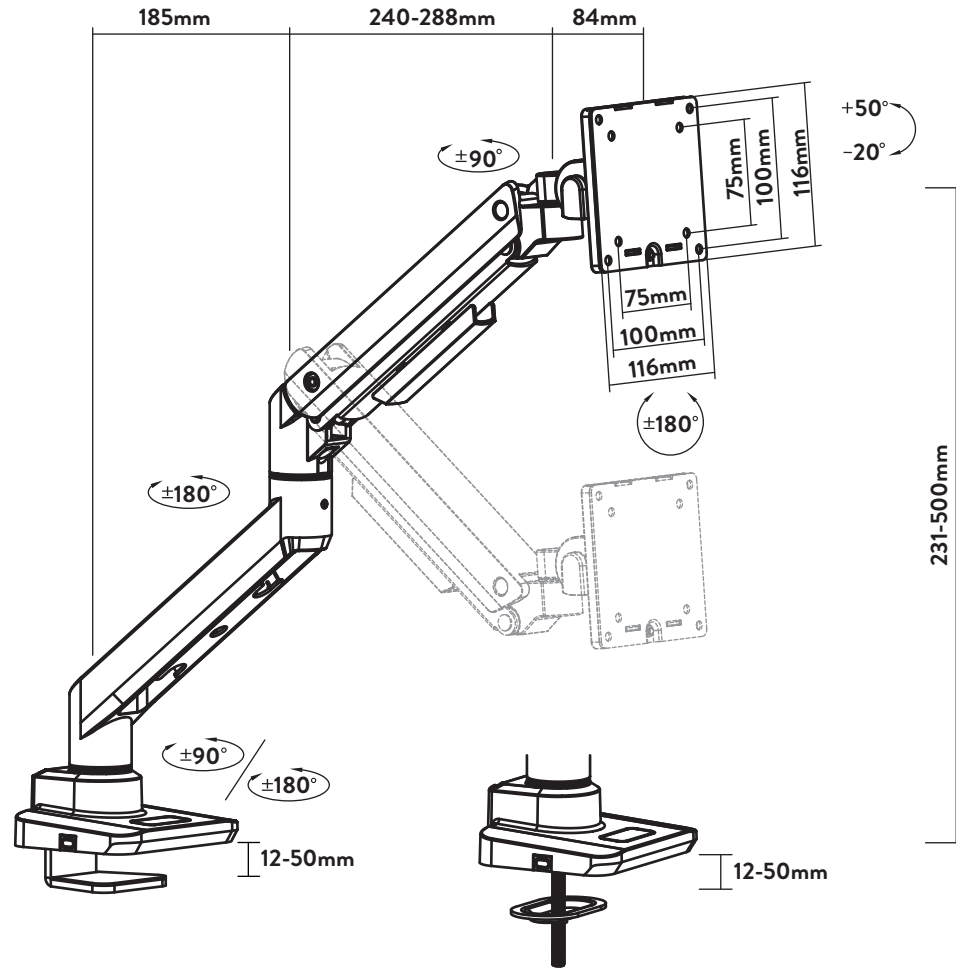

DESKY

Desky Heavy Duty Ultrawide Monitor Arm Specification Sheet

Specifications

Material	Steel, Plastic, Aluminium
Surface Finish	Powder Coating
Colour	Matte Black, White
Dimensions	132x558x575mm (5.2"x22"x22.6")

Weight Capacity	2~20kg (4.4lbs~44lbs)
Fit Screen Size	17"-49"
VESA Compatible	100x100mm, 75x75mm
Installation	Clamp or through desk