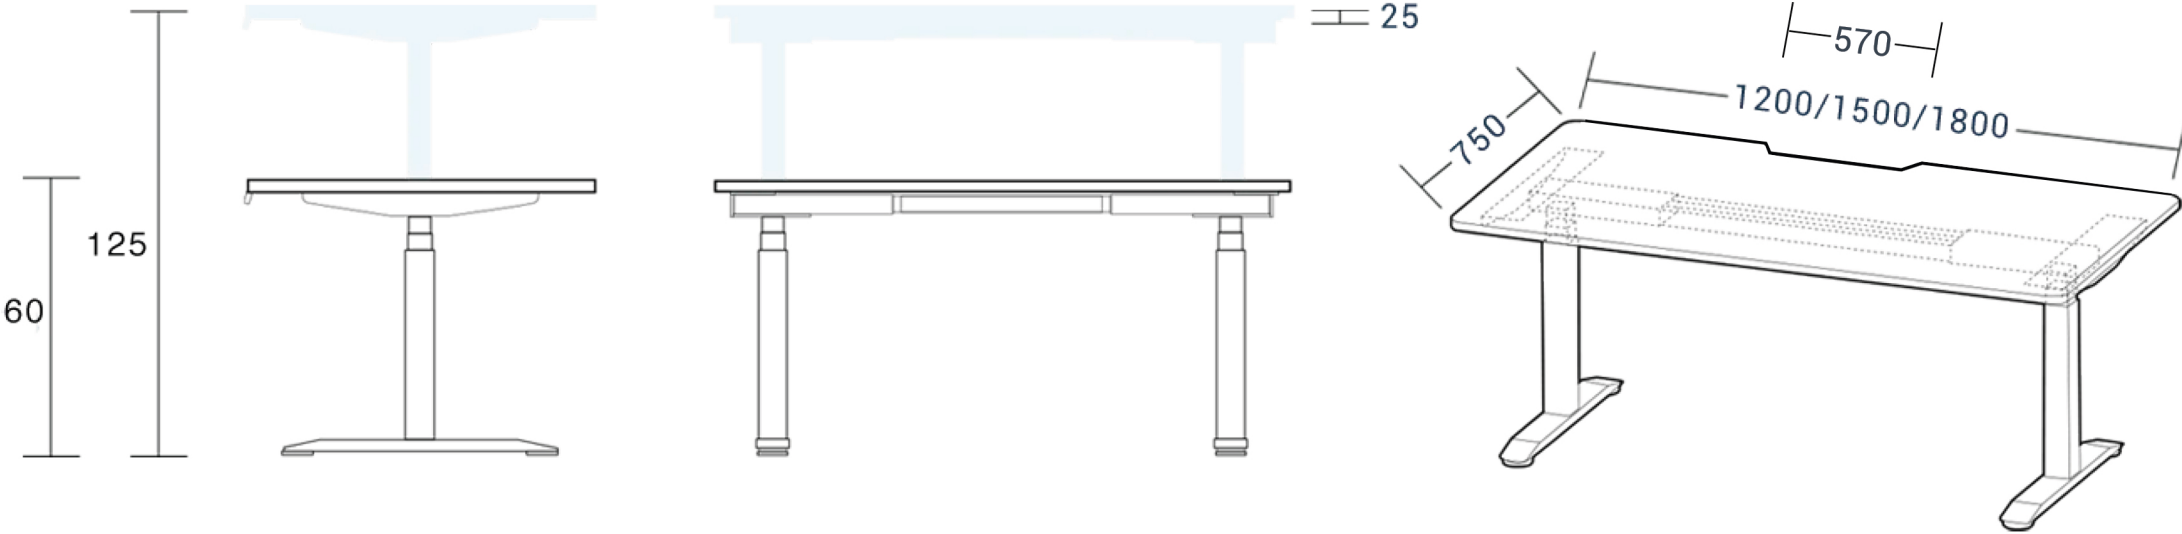

DESKY

www.desky.com.au

Desky Dual Scallop Melamine Sit Stand Desk Specification Sheet

Lifting System

Height Range	60 - 125cm (without desktop)
Gross Weight	36kg
Travel Speed	36mm per second loaded
Noise Level	40db in motion
Base Width	Suits desks 1100 - 2400mm
Weight Capacity	140kg

Power Specifications

Input Power	240v
Transformer Power	200W (0.1 on standby)
Cable Management Style	Under desk cable & data tray or integrated channel recommended
Hand Controller	4 memory presets
Upper & Lower Limits	Yes - Programable by user
Overload Protection	Yes