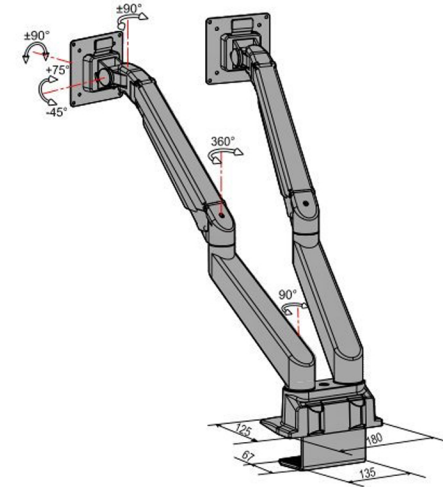

DESKY

www.desky.com.au

Desky Dual Monitor Arm Specification Sheet

										Desk thickness application (mm)	
LCD Size	Wt.Capacity(kg)	Lift(mm)	Tilt	Swivel	Pivot	VESA	Packing size(mm)	NW (kg)	GW(kg)	Thru desk	desk clamp
≤27"	2-10	340	+75° - -45°	± 90°	± 90°	75*75 100*100	inner:580*225*165	Inner: 6.8 Outer: 20.4	Inner: 7.5 Outer: 23	60	50
	outer:595*240*515 inner/outer: 3/1										

Compatibility

LCD Screen Size 27" and under

Weight Capacity 2-10kg per screen

VESA 75x75mm, 100x100mm

Mounting Options Through Desk: 5-60mm Desk Clamp: 5-50mm

Laptop Mount Compatible Yes, Available Here

Arm Specifications

Product Weight 3.8kg

Available Finishes Matte Black, Silver, White

Max Height 515mm

Min Height 175mm

Max Forward Reach 655mm