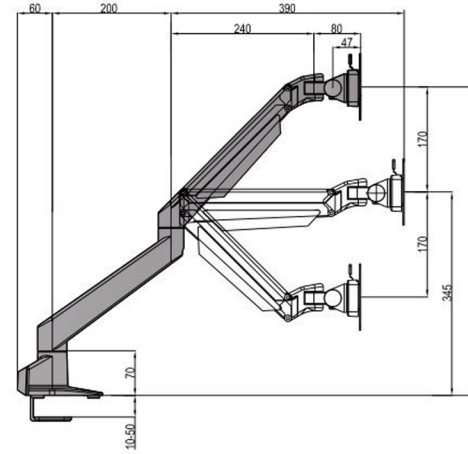

DESKY

www.desky.com.au

Desky Dual Monitor Arm Specification Sheet

										Desk thickness application (mm)	
LCD Size	Wt.Capacity(kg)	Lift(mm)	Tilt	Swivel	Pivot	VESA	Packing size(mm)	NW (kg)	GW(kg)	Thru desk	desk clamp
≤27"	2-10	340	+75° - -45°	± 90°	± 90°	75*75 100*100	inner:580*225*165	Inner: 6.8 Outer: 20.4	Inner: 7.5 Outer: 23	60	50
	outer:595*240*515 inner/outer: 3/1										

Compatibility

LCD Screen Size 27" and under

Weight Capacity 2-10kg per screen

VESA 75x75mm, 100x100mm

Mounting Options Through Desk: 5-60mm Desk Clamp: 5-50mm

Laptop Mount Compatible Yes, Available Here

Arm Specifications

Product Weight 3.8kg

Available Finishes Matte Black, Silver, White

Max Height 515mm

Min Height 175mm

Max Forward Reach 655mm