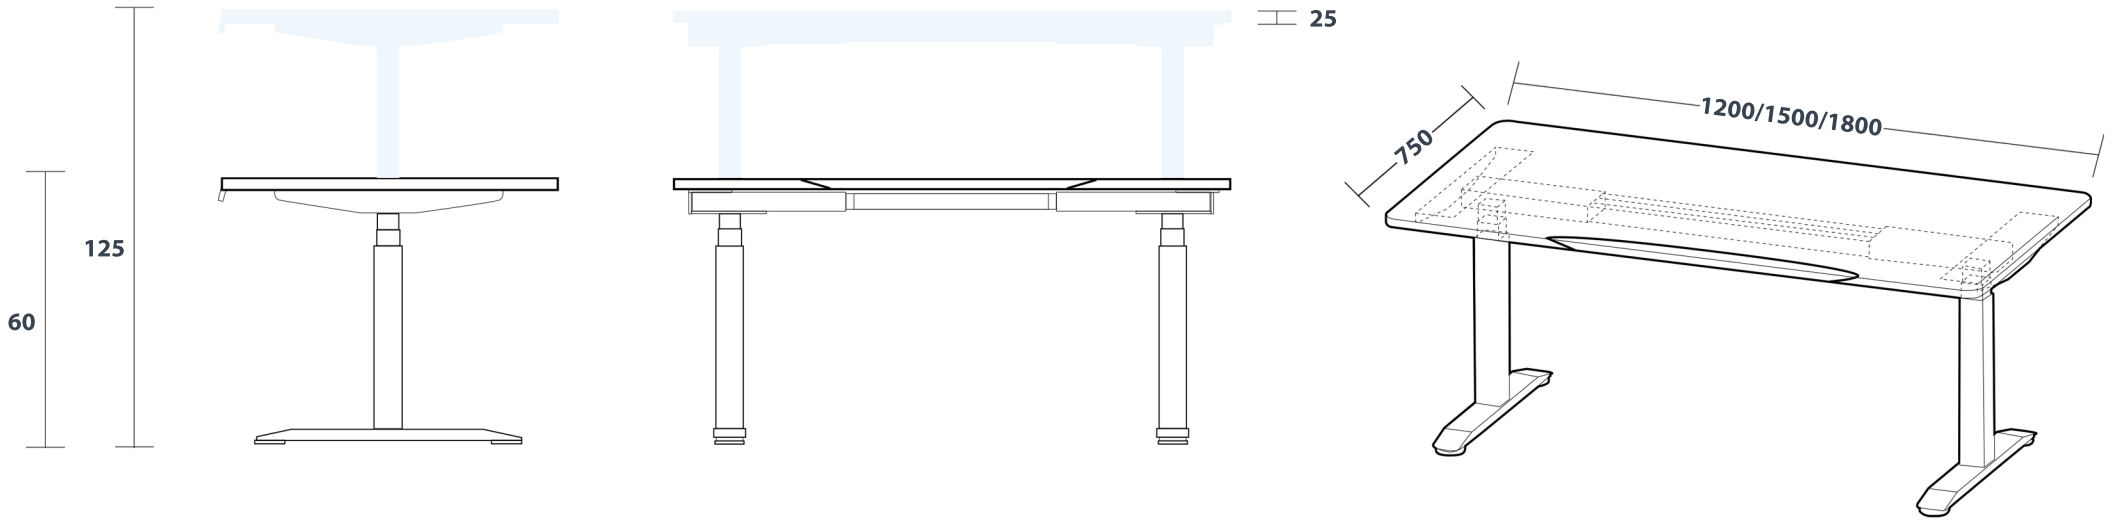

## Desky Dual Ergo Edge Sit Stand Desk Specification Sheet

### Lifting System

<b>Height Range</b>	60 - 125cm (without desktop)
<b>Gross Weight</b>	36kg
<b>Travel Speed</b>	36mm per second loaded
<b>Noise Level</b>	40db in motion
<b>Base Width</b>	Suits desks 1100 - 2400mm
<b>Weight Capacity</b>	140kg