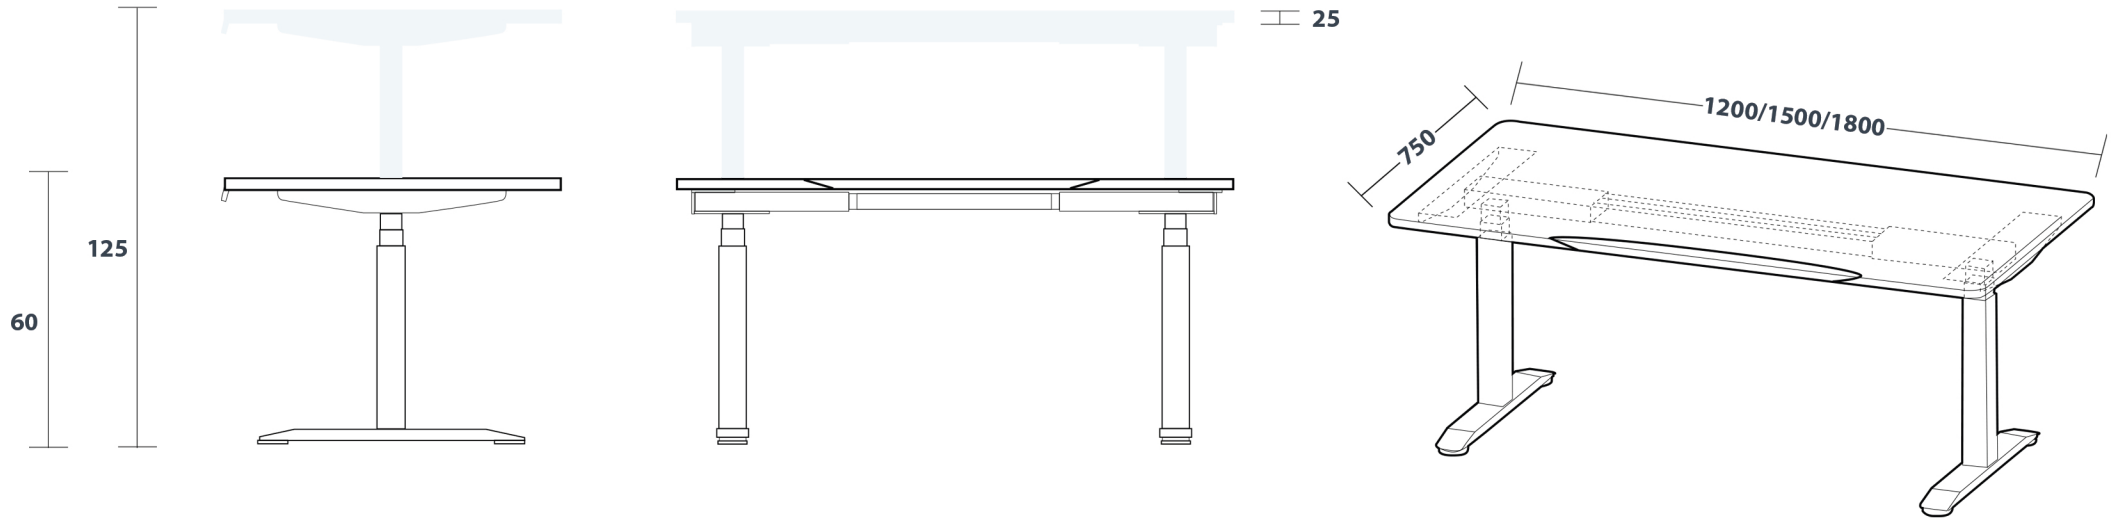

DESKY

www.desky.com.au

Desky Dual Ergo Edge Sit Stand Desk Specification Sheet

Lifting System

Height Range	60 - 125cm (without desktop)
Gross Weight	36kg
Travel Speed	36mm per second loaded
Noise Level	40db in motion
Base Width	Suits desks 1100 - 2400mm
Weight Capacity	140kg

Power Specifications

Input Power	240v
Transformer Power	200W (0.1 on standby)
Cable Management Style	Under desk cable & data tray or integrated channel recommended
Hand Controller	4 memory presets
Upper & Lower Limits	Yes - Programmable by user
Overload Protection	Yes