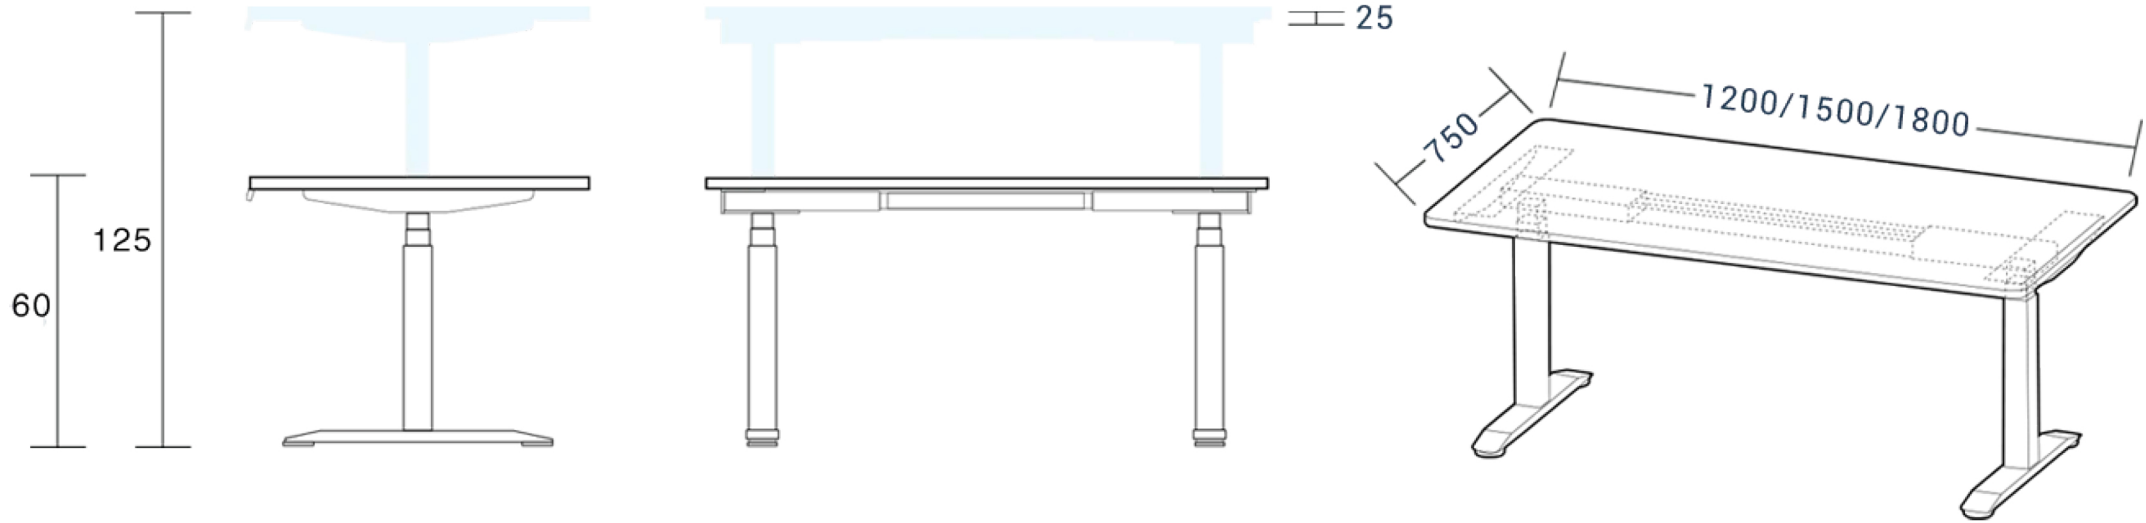

DESKY

www.desky.com.au

Desky Dual Custom Sit Stand Desk Specification Sheet

Lifting System

Height Range	60 - 125cm (without desktop)
Gross Weight	36kg
Travel Speed	36mm per second loaded
Noise Level	40db in motion
Base Width	Suits desks 1100 - 2400mm
Weight Capacity	140kg

Power Specifications

Input Power	240v
Transformer Power	200W (0.1 on standby)
Cable Management Style	Under desk cable & data tray or integrated channel recommended
Hand Controller	4 memory presets
Upper & Lower Limits	Yes - Programable by user
Overload Protection	Yes