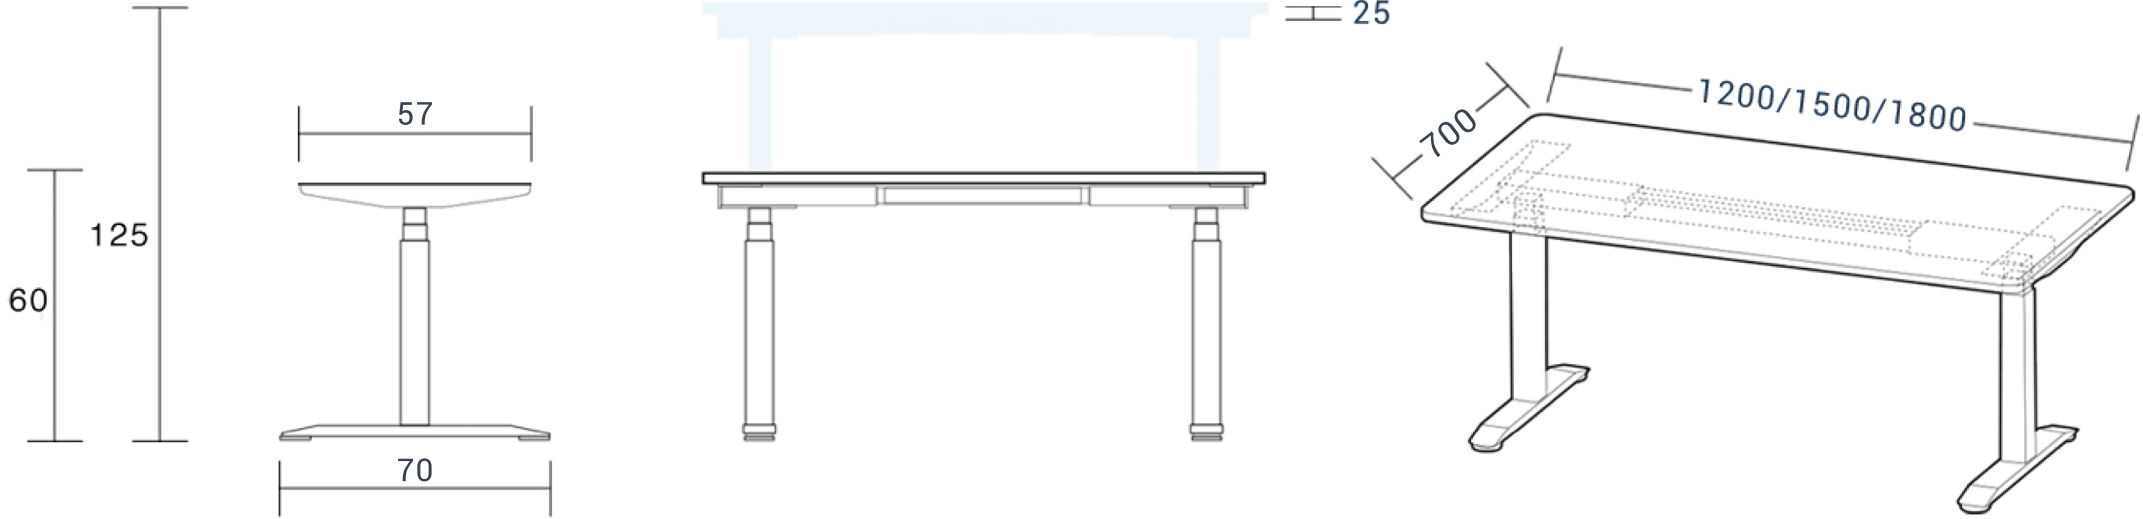

DESKY

www.desky.com.au

Desky Dual Custom Sit Stand Desk Specification Sheet

Lifting System

Height Range	60 - 125cm (without desktop)
Gross Weight	36kg
Travel Speed	36mm per second loaded
Noise Level	40db in motion
Base Width	Suits desks 1100 - 2400mm
Weight Capacity	140kg

Power Specifications

Input Power	240v
Transformer Power	200W (0.1 on standby)
Cable Management Style	Under desk cable & data tray or integrated channel recommended
Hand Controller	4 memory presets
Upper & Lower Limits	Yes - Programable by user
Overload Protection	Yes