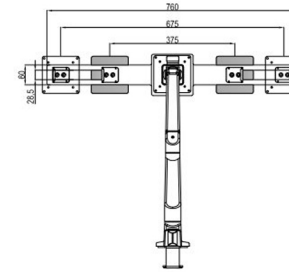

DESKY

www.desky.com.au

Desky Dual Bar Monitor Arm Specification Sheet

										Desk thickness application (mm)	
LCD Size	Wt.Capacity(kg)	Lift(mm)	Tilt	Swivel	Pivot	VESA	Packing size(mm)	NW (kg)	GW(kg)	Thru desk	desk clamp
≤24"	2-10	340	+75° ~ -45°	±90°	±90°	75*75	S100*W67*H190*148 S100*W67*H190*148	Inner: 3.5	Inner: 3.8	50	50
	100*100					Inner: 3.1	Outer: 10.5	Outer: 11.9			
	9-21						S200*W170*H245 S200*W170*H245	Inner: 1.7	Inner: 1.9		
							Inner/Outer: 5/11	Outer: 8.5	Outer: 10		

Compatibility

LCD Screen Size 27" and under

Weight Capacity 2-10kg per screen

VESA 75x75mm, 100x100mm

Mounting Options Through Desk: 5-60mm Desk Clamp: 5-50mm

Laptop Mount Compatible Yes,

Arm Specifications

Product Weight 7.5kg

Available Finishes Matte Black, Silver

Max Height 515mm

Min Height 175mm

Max Forward Reach 655mm