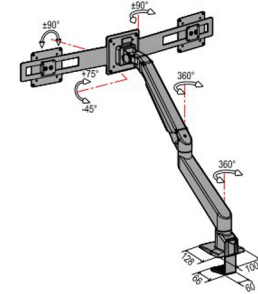

DESKY

www.desky.com.au

Desky Dual Bar Monitor Arm Specification Sheet

										Desk thickness application (mm)	
LCD Size	Wt.Capacity(kg)	Lift(mm)	Tilt	Swivel	Pivot	VESA	Packing size(mm)	NW (kg)	GW(kg)	Thru desk	desk clamp
≤24"	2-10	340	+75° ~ -45°	±90°	±90°	75*75	S100*W67*H190*148 S100*W67*H190*148	Inner: 3.5	Inner: 3.8	50	50
	100*100					Inner: 3.1	Outer: 10.5	Outer: 11.9			
	9-21						S200*W170*H245 S200*W170*H245	Inner: 1.7	Inner: 1.9		
							Inner/Outer: 5/11	Outer: 8.5	Outer: 10		

Compatibility

LCD Screen Size 27" and under

Weight Capacity 2-10kg per screen

VESA 75x75mm, 100x100mm

Mounting Options Through Desk: 5-60mm Desk Clamp: 5-50mm

Laptop Mount Compatible Yes,

Arm Specifications

Product Weight 7.5kg

Available Finishes Matte Black, Silver

Max Height 515mm

Min Height 175mm

Max Forward Reach 655mm