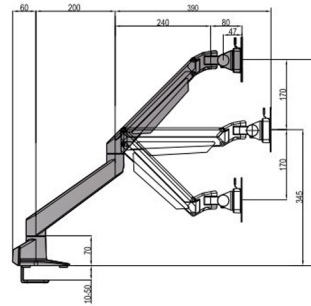

DESKY

www.desky.com.au

Desky Dual Bar Monitor Arm Specification Sheet

										Desk thickness application (mm)	
LCD Size	Wt.Capacity(kg)	Lift(mm)	Tilt	Swivel	Pivot	VESA	Packing size(mm)	NW (kg)	GW(kg)	Thru desk	desk clamp
≤24"	2-10	340	+75° ~ -45°	±90°	±90°	75*75	S100*W67*H190*148 S100*W67*H190*148	Inner: 3.5	Inner: 3.8	50	50
	100*100					Inner: 3.1	Outer: 10.5	Outer: 11.9			
	9-21						S200*W170*H245 S200*W170*H245	Inner: 1.7	Inner: 1.9		
							Inner/Outer: 5/11	Outer: 8.5	Outer: 10		

Compatibility

LCD Screen Size 27" and under

Weight Capacity 2-10kg per screen

VESA 75x75mm, 100x100mm

Mounting Options Through Desk: 5-60mm Desk Clamp: 5-50mm

Laptop Mount Compatible Yes,

Arm Specifications

Product Weight 7.5kg

Available Finishes Matte Black, Silver

Max Height 515mm

Min Height 175mm

Max Forward Reach 655mm