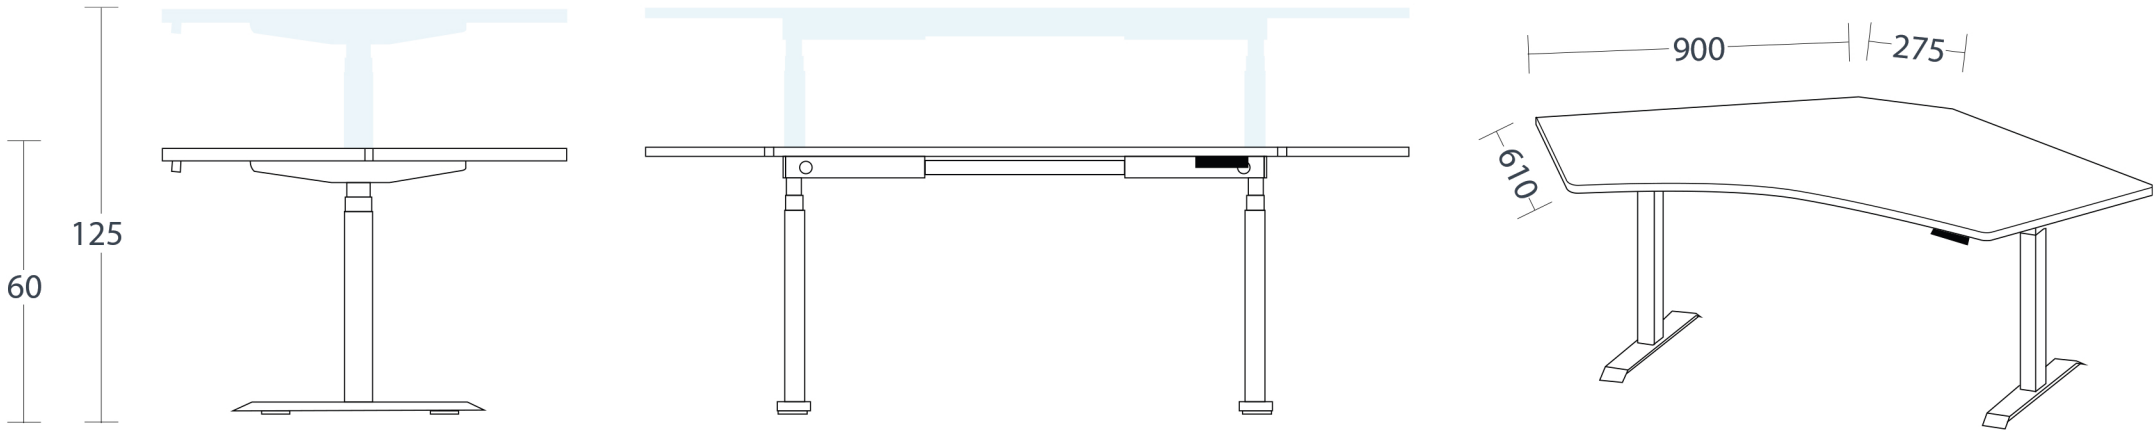

DESKY

www.desky.com.au

Desky Dual 120 Sit Stand Desk Specification Sheet

Lifting System

Height Range	60 - 125cm (without desktop)
Gross Weight	36kg
Travel Speed	36mm per second loaded
Noise Level	40db in motion
Base Width	Suits desks 1100 - 2400mm
Weight Capacity	140kg

Power Specifications

Input Power	240v
Transformer Power	200W (0.1 on standby)
Cable Management Style	Under desk cable & data tray or integrated channel recommended
Hand Controller	4 memory presets
Upper & Lower Limits	Yes - Programable by user
Overload Protection	Yes