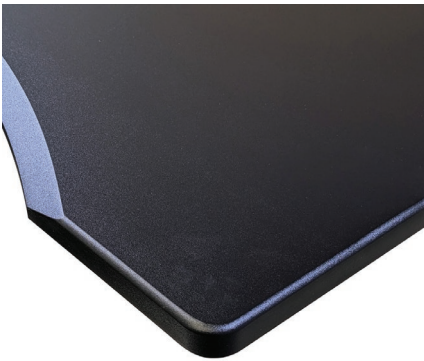

CORE MELAMINE
DESKTOP FINISHES

DESKY

White

Black

Burnished Wood

Curly Birch

CORE MELAMINE
DESKTOP FINISHES

DESKY

Select Beech

Sublime Teak

Natural Walnut

Classic Oak

CORE MELAMINE
DESKTOP FINISHES

DESKY

Pastel Pink

Pastel Blue

White Alaskan

Custom melamine sizes available, contact us at
Orders@desky.com.au
07 3088 9131
M-F 9am-5pm

Ergo Edge
Desktop Finishes

DESKY

Ergo White

Ergo Black

Ergo Bamboo

Ergo Dark Bamboo

Bamboo Straight Desktop Finishes

DESKY

Bamboo

Dark Bamboo

Rubberwood
Desktop Finishes

DESKY

Light Oak Rubberwood

Walnut Rubberwood