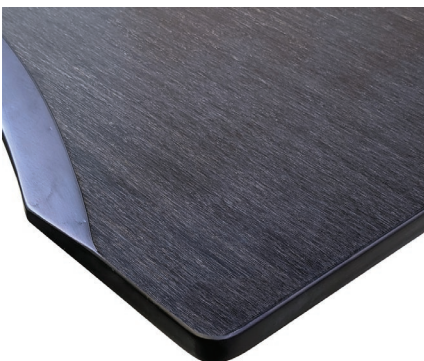

CORE MELAMINE
DESKTOP FINISHES

DESKY

White

Black

Burnished Wood

Curly Birch

CORE MELAMINE
DESKTOP FINISHES

DESKY

Select Beech

Sublime Teak

Natural Walnut

Classic Oak

CORE MELAMINE
DESKTOP FINISHES

DESKY

Pastel Pink

Pastel Blue

White Alaskan

Custom melamine sizes available, contact us at
Orders@desky.com.au
07 3088 9131
M-F 9am-5pm

Ergo Edge
Desktop Finishes

DESKY

Ergo White

Ergo Black

Ergo Bamboo

Ergo Dark Bamboo

Bamboo Straight Desktop Finishes

DESKY

Bamboo

Dark Bamboo

Rubberwood
Desktop Finishes

DESKY

Light Oak Rubberwood

Walnut Rubberwood