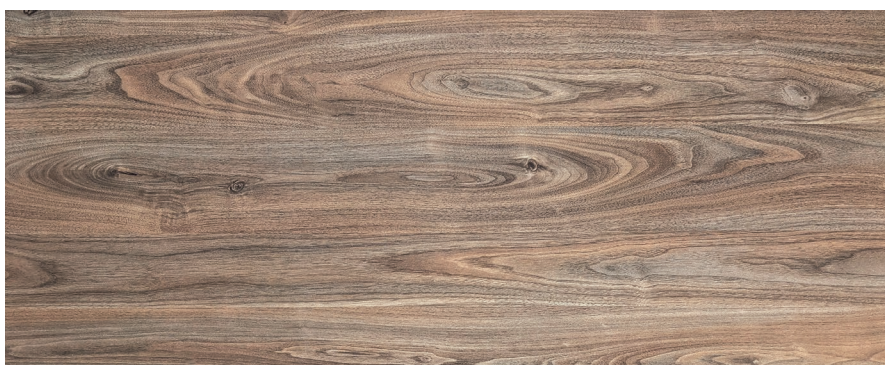

CORE MELAMINE
DESKTOP FINISHES

DESKY

White

Black

Burnished Wood

Curly Birch

CORE MELAMINE
DESKTOP FINISHES

DESKY

Select Beech

Sublime Teak

Natural Walnut

Classic Oak

CORE MELAMINE
DESKTOP FINISHES

DESKY

Pastel Pink

Pastel Blue