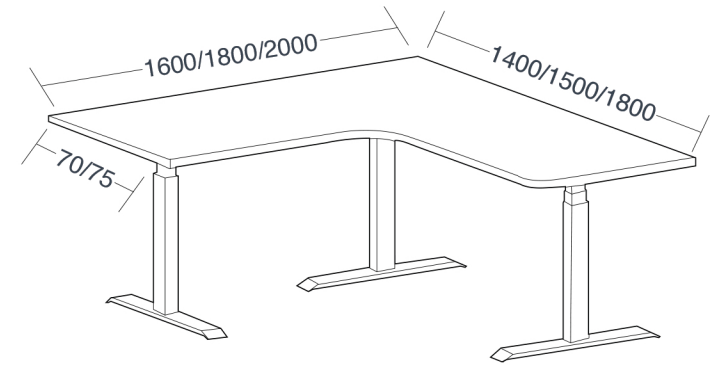

DESKY

www.desky.com.au

Desky L-Shape Melamine Sit Stand Desk Specification Sheet

Specifications

Height Range	60 - 125cm (without desktop)	Input Power	240v
Gross Weight	52kg	Transformer Power	200W (0.1W on standby)
Travel Speed	36mm per second loaded	Cable Management Style	Under desk cable & data tray or integrated channel recommended
Noise Level	40db in motion	Hand Controller	4 memory presets
Base Width	Front: 1100x2400mm Return: 1300x2400	Upper & Lower Limits	Yes - Programmable by user
Weight Capacity	200kg	Overload Protection	Yes