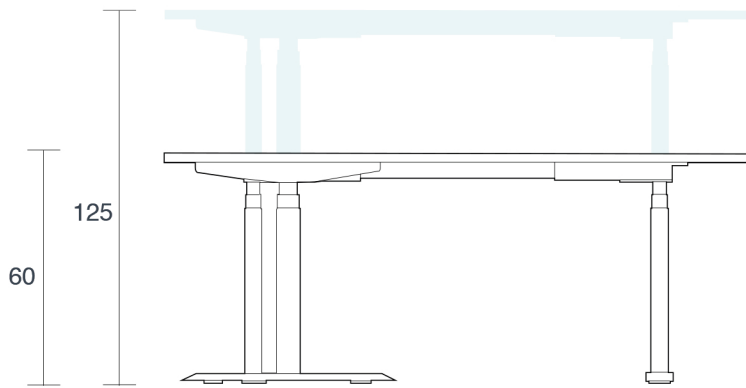

DESKY

www.desky.com.au

Desky L-Shape Melamine Sit Stand Desk Specification Sheet

Specifications

Height Range	60 - 125cm (without desktop)	Input Power	240v
Gross Weight	52kg	Transformer Power	200W (0.1W on standby)
Travel Speed	36mm per second loaded	Cable Management Style	Under desk cable & data tray or integrated channel recommended
Noise Level	40db in motion	Hand Controller	4 memory presets
Base Width	Front: 1100x2400mm Return: 1300x2400	Upper & Lower Limits	Yes - Programmable by user
Weight Capacity	200kg	Overload Protection	Yes