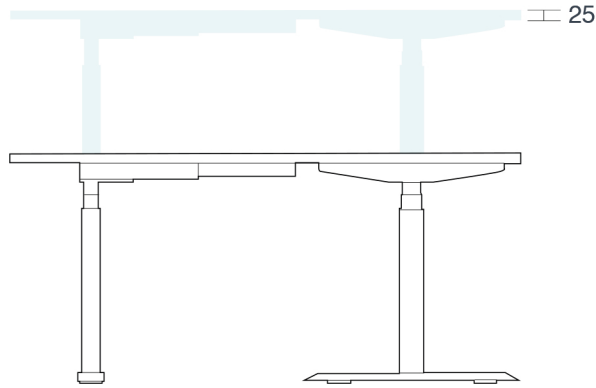

DESKY

www.desky.com.au

Desky L-Shape Melamine Sit Stand Desk Specification Sheet

Specifications

Height Range	60 - 125cm (without desktop)	Input Power	240v
Gross Weight	52kg	Transformer Power	200W (0.1W on standby)
Travel Speed	36mm per second loaded	Cable Management Style	Under desk cable & data tray or integrated channel recommended
Noise Level	40db in motion	Hand Controller	4 memory presets
Base Width	Front: 1100x2400mm Return: 1300x2400	Upper & Lower Limits	Yes - Programmable by user
Weight Capacity	200kg	Overload Protection	Yes