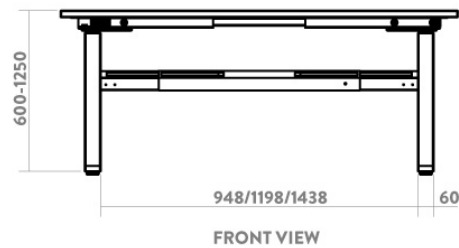

## Desky Back to Back Melamine Sit Stand Workstation Specification Sheet

### Specifications

**Height Range** 600 - 1250mm (without desktop)

**Gross Weight** 75kg

**Travel Speed** 36mm per second loaded

**Noise Level** 40db in motion

**Base Width** Suits desks 1100 - 2200mm

**Weight Capacity** 140kg per desk