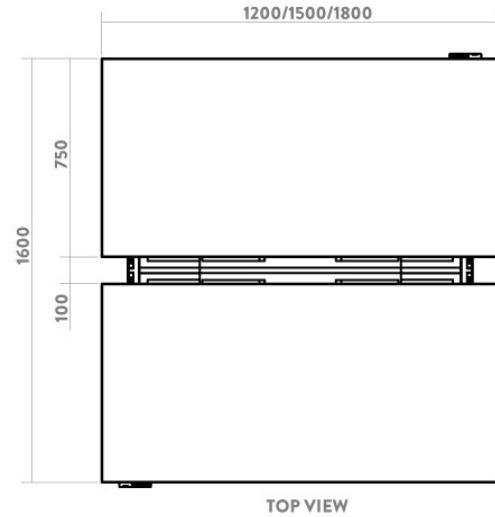

## Desky Back to Back Melamine Sit Stand Workstation Specification Sheet

### Specifications

**Height Range** 600 - 1250mm (without desktop)

**Gross Weight** 75kg

**Travel Speed** 36mm per second loaded

**Noise Level** 40db in motion

**Base Width** Suits desks 1100 - 2200mm

**Weight Capacity** 140kg per desk