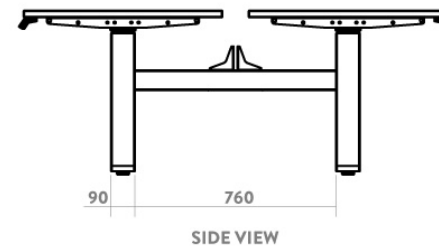

## Desky Back to Back Melamine Sit Stand Workstation Specification Sheet

### Specifications

**Height Range** 600 - 1250mm (without desktop)

**Gross Weight** 75kg

**Travel Speed** 36mm per second loaded

**Noise Level** 40db in motion

**Base Width** Suits desks 1100 - 2200mm

**Weight Capacity** 140kg per desk