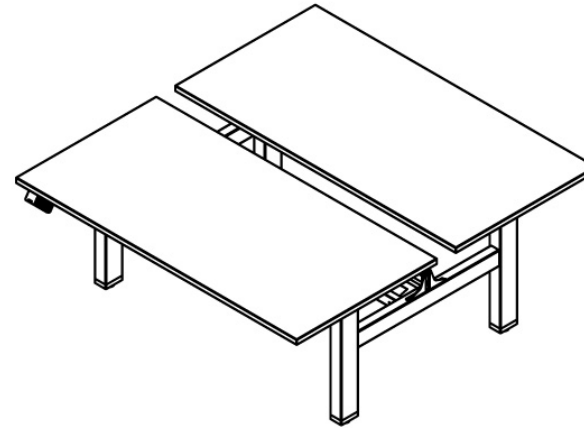

## Desky Back to Back Melamine Sit Stand Workstation Specification Sheet

### Specifications

**Height Range** 600 - 1250mm (without desktop)

**Gross Weight** 75kg

**Travel Speed** 36mm per second loaded

**Noise Level** 40db in motion

**Base Width** Suits desks 1100 - 2200mm

**Weight Capacity** 140kg per desk