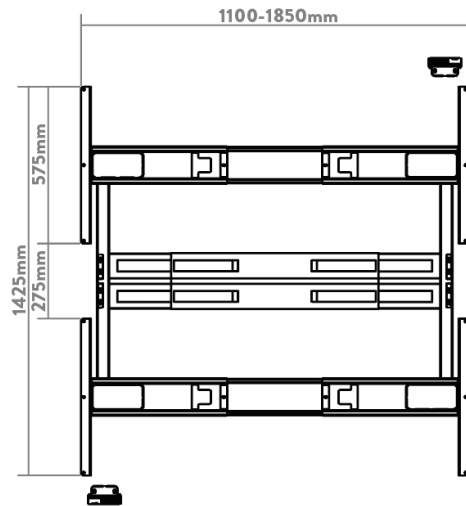

DESKY

Desky Back to Back Frame Sit Stand Workstation Specification Sheet

TOP VIEW

FRONT VIEW

SIDE VIEW

Specifications

Height Range 600 - 1250mm (without desktop)

Gross Weight 75kg

Travel Speed 36mm per second loaded

Noise Level 40db in motion

Base Width Suits desks 1100 - 2200mm

Weight Capacity 140kg per desk

Input Power 240v

Transformer Power 200W (0.1W on standby)

Cable Management Integrated cable channel