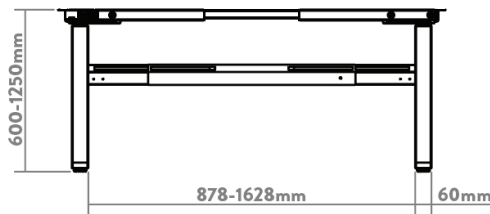

DESKY

Desky Back to Back Frame Sit Stand Workstation Specification Sheet

TOP VIEW

FRONT VIEW

SIDE VIEW

Specifications

Height Range 600 - 1250mm (without desktop)

Gross Weight 75kg

Travel Speed 36mm per second loaded

Noise Level 40db in motion

Base Width Suits desks 1100 - 2200mm

Weight Capacity 140kg per desk

Input Power 240v

Transformer Power 200W (0.1W on standby)

Cable Management Integrated cable channel