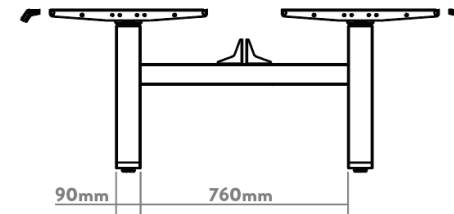

DESKY

Desky Back to Back Frame Sit Stand Workstation Specification Sheet

TOP VIEW

FRONT VIEW

SIDE VIEW

Specifications

Height Range 600 - 1250mm (without desktop)

Gross Weight 75kg

Travel Speed 36mm per second loaded

Noise Level 40db in motion

Base Width Suits desks 1100 - 2200mm

Weight Capacity 140kg per desk

Input Power 240v

Transformer Power 200W (0.1W on standby)

Cable Management Integrated cable channel