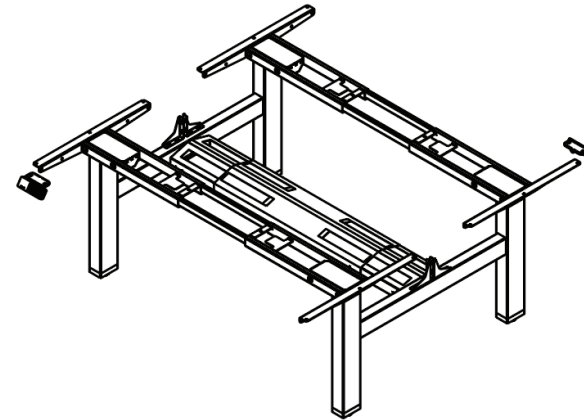

DESKY

Desky Back to Back Frame Sit Stand Workstation Specification Sheet

TOP VIEW

FRONT VIEW

SIDE VIEW

Specifications

Height Range 600 - 1250mm (without desktop)

Gross Weight 75kg

Travel Speed 36mm per second loaded

Noise Level 40db in motion

Base Width Suits desks 1100 - 2200mm

Weight Capacity 140kg per desk

Input Power 240v

Transformer Power 200W (0.1W on standby)

Cable Management Integrated cable channel