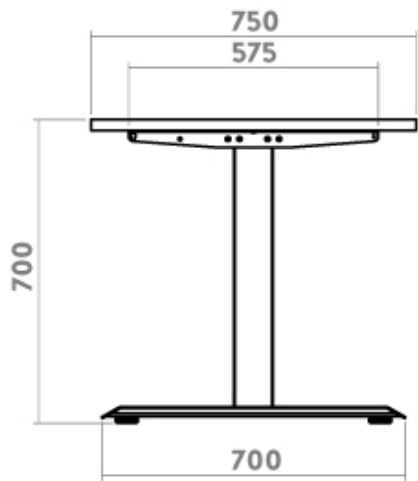

DESKY

Desky Zero Scalloped Melamine Office Desk Specification Sheet

SIDE VIEW

FRONT VIEW

Specifications

Height 67.5mm (without desktop), adjustable stud

Gross Weight 36kg

Recommended Desktop 1100 - 2400mm Length

Base Width Suits desks 1080 - 1900mm

Weight Capacity 140kg

Cable Management Integrated cable channel recommended