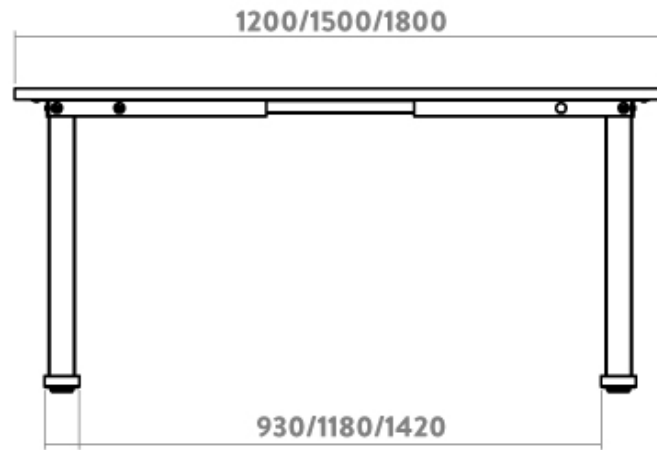

DESKY

Desky Zero Scalloped Melamine Office Desk Specification Sheet

SIDE VIEW

FRONT VIEW

Specifications

Height 67.5mm (without desktop), adjustable stud

Gross Weight 36kg

Recommended Desktop 1100 - 2400mm Length

Base Width Suits desks 1080 - 1900mm

Weight Capacity 140kg

Cable Management Integrated cable channel recommended