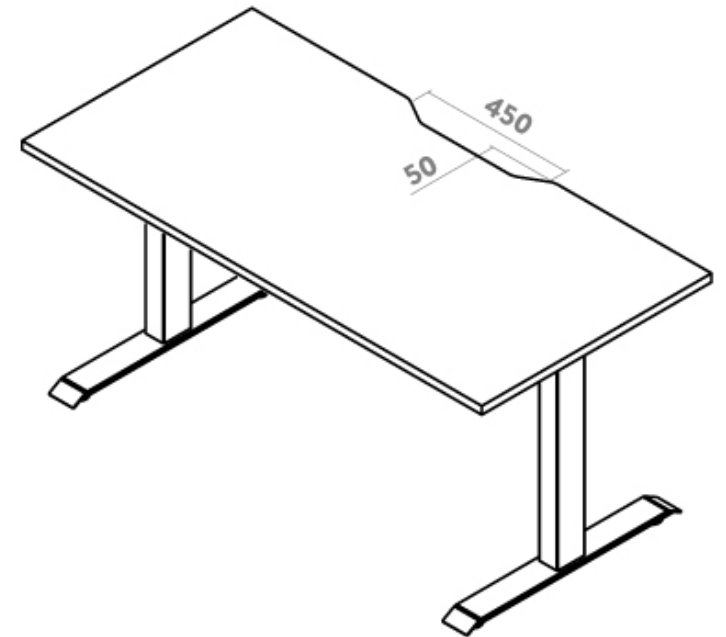

DESKY

Desky Zero Scalloped Melamine Office Desk Specification Sheet

SIDE VIEW

FRONT VIEW

Specifications

Height 67.5mm (without desktop), adjustable stud

Gross Weight 36kg

Recommended Desktop 1100 - 2400mm Length

Base Width Suits desks 1080 - 1900mm

Weight Capacity 140kg

Cable Management Integrated cable channel recommended