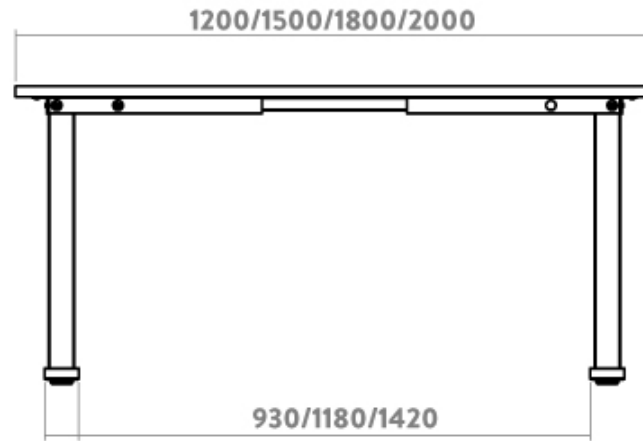

DESKY

Desky Zero Office Desk Specification Sheet

SIDE VIEW

FRONT VIEW

Specifications

Height 67.5mm (without desktop), adjustable stud

Gross Weight 36kg

Recommended Desktop 1100 - 2400mm Length

Base Width Suits desks 1080 - 1900mm

Weight Capacity 140kg

Cable Management Integrated cable channel recommended