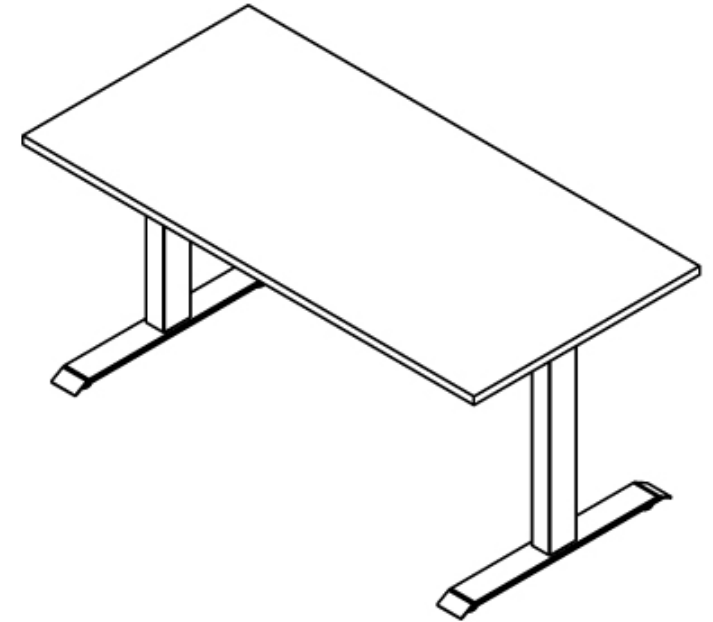

DESKY

Desky Zero Office Desk Specification Sheet

SIDE VIEW

FRONT VIEW

Specifications

Height 67.5mm (without desktop), adjustable stud

Gross Weight 36kg

Recommended Desktop 1100 - 2400mm Length

Base Width Suits desks 1080 - 1900mm

Weight Capacity 140kg

Cable Management Integrated cable channel recommended