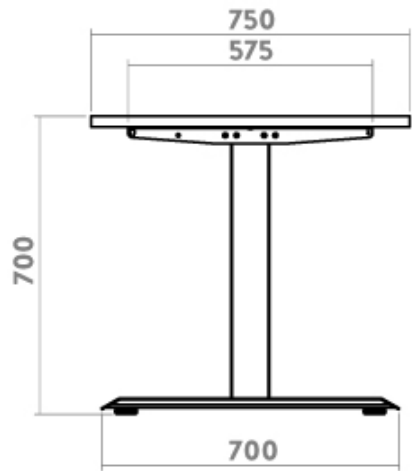

DESKY

Desky Zero Office Desk Specification Sheet

SIDE VIEW

FRONT VIEW

Specifications

Height 67.5mm (without desktop), adjustable stud

Gross Weight 36kg

Recommended Desktop 1100 - 2400mm Length

Base Width Suits desks 1080 - 1900mm

Weight Capacity 140kg

Cable Management Integrated cable channel recommended