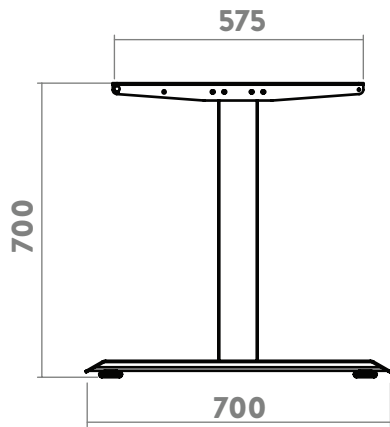

DESKY

Desky Zero Fixed Office Desk Frame Specification Sheet

SIDE VIEW

FRONT VIEW

Specifications

Height 700mm, adjustable stud +/- 25mm

Gross Weight 36kg

Recommended Desktop 1100 - 2400mm Length

Base Width 1080 - 1900mm

Weight Capacity 140kg

Cable Management Integrated cable channel