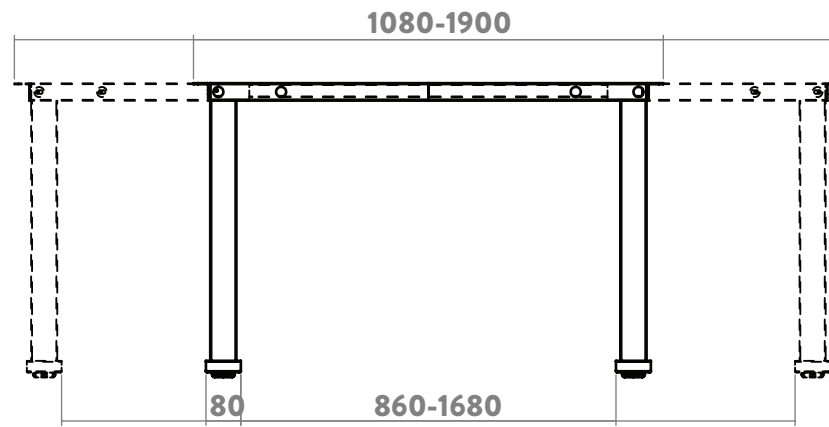

DESKY

Desky Zero Fixed Office Desk Frame Specification Sheet

SIDE VIEW

FRONT VIEW

Specifications

Height 700mm, adjustable stud +/- 25mm

Gross Weight 36kg

Recommended Desktop 1100 - 2400mm Length

Base Width 1080 - 1900mm

Weight Capacity 140kg

Cable Management Integrated cable channel