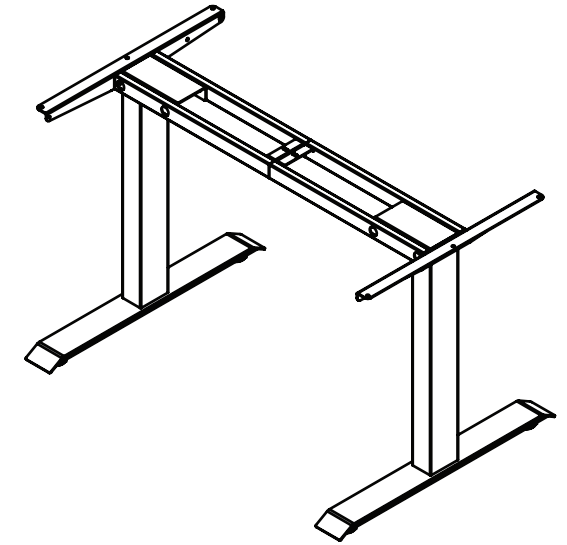

DESKY

Desky Zero Fixed Office Desk Frame Specification Sheet

SIDE VIEW

FRONT VIEW

Specifications

Height 700mm, adjustable stud +/- 25mm

Gross Weight 36kg

Recommended Desktop 1100 - 2400mm Length

Base Width 1080 - 1900mm

Weight Capacity 140kg

Cable Management Integrated cable channel