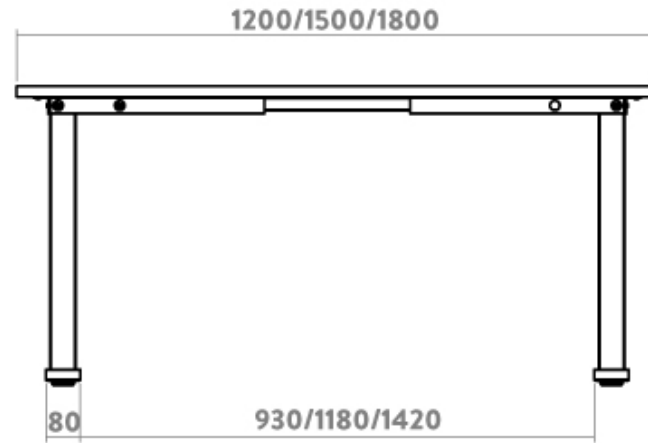

DESKY

Desky Zero Melamine Office Desk Specification Sheet

SIDE VIEW

FRONT VIEW

Specifications

Height 67.5mm (without desktop), adjustable stud

Gross Weight 36kg

Recommended Desktop 1100 - 2400mm Length

Base Width Suits desks 1080 - 1900mm

Weight Capacity 140kg

Cable Management Integrated cable channel recommended