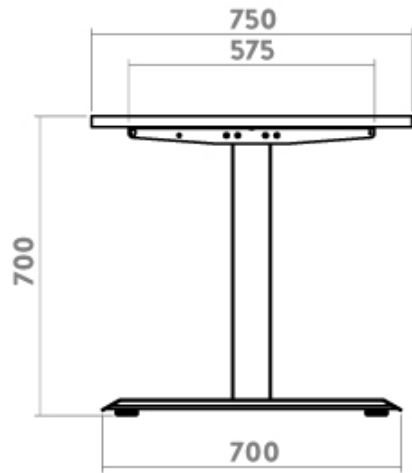

DESKY

Desky Zero Melamine Office Desk Specification Sheet

SIDE VIEW

FRONT VIEW

Specifications

Height 67.5mm (without desktop), adjustable stud

Gross Weight 36kg

Recommended Desktop 1100 - 2400mm Length

Base Width Suits desks 1080 - 1900mm

Weight Capacity 140kg

Cable Management Integrated cable channel recommended