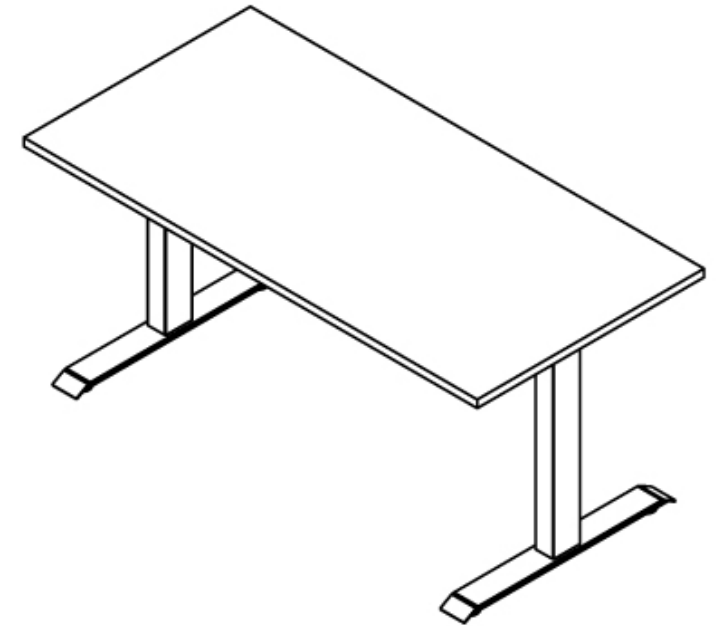

DESKY

Desky Zero Melamine Office Desk Specification Sheet

SIDE VIEW

FRONT VIEW

Specifications

Height 67.5mm (without desktop), adjustable stud

Gross Weight 36kg

Recommended Desktop 1100 - 2400mm Length

Base Width Suits desks 1080 - 1900mm

Weight Capacity 140kg

Cable Management Integrated cable channel recommended