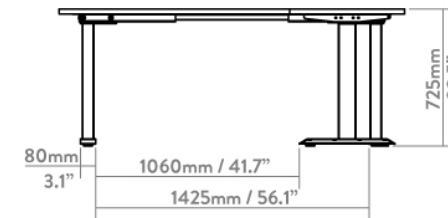

DESKY

Desky Zero L-Shape Office Desk Specification Sheet

Top View

Front View

Specifications

Height	28.5" (725mm (without desktop), adjustable stud +/- 25mm)
Gross Weight	36kg
Desktop Size	59x29.5x61x19.7" (1500x750 x 1550x500mm) 70.8x29.5x68.8x23.6" (1800x750 1750x600mm)

Weight Capacity	308 lbs (140kg)
Cable Management	cable channel recommended
Base Width	42.5x74.8" (1080 - 1900mm)