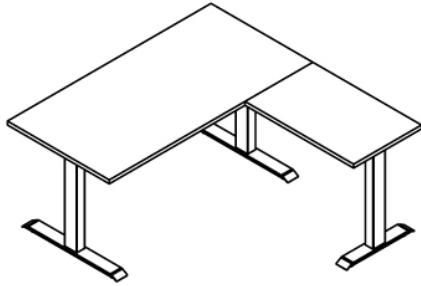

DESKY

Desky Zero L-Shape Office Desk Specification Sheet

Top View

Front View

Specifications

Height	28.5" (725mm (without desktop), adjustable stud +/- 25mm)
Gross Weight	36kg
Desktop Size	59x29.5x61x19.7" (1500x750 x 1550x500mm) 70.8x29.5x68.8x23.6" (1800x750 1750x600mm)

Weight Capacity	308 lbs (140kg)
Cable Management	cable channel recommended
Base Width	42.5x74.8" (1080 - 1900mm)