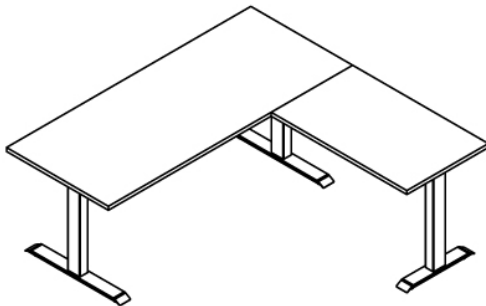

DESKY

Desky Zero L-Shape Office Desk Specification Sheet

Top View

Front View

Specifications

Height	28.5" (725mm (without desktop), adjustable stud +/- 25mm)
Gross Weight	36kg
Desktop Size	59x29.5x61x19.7" (1500x750 x 1550x500mm) 70.8x29.5x68.8x23.6" (1800x750 1750x600mm)

Weight Capacity	308 lbs (140kg)
Cable Management	cable channel recommended
Base Width	42.5x74.8" (1080 - 1900mm)