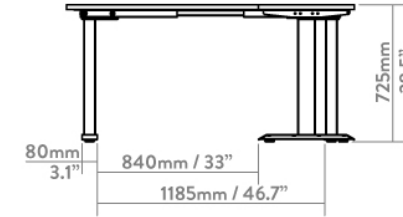

DESKY

Desky Zero L-Shape Office Desk Specification Sheet

Top View

Front View

Specifications

Height	28.5" (725mm (without desktop), adjustable stud +/- 25mm)
Gross Weight	36kg
Desktop Size	59x29.5x61x19.7" (1500x750 x 1550x500mm) 70.8x29.5x68.8x23.6" (1800x750 1750x600mm)

Weight Capacity	308 lbs (140kg)
Cable Management	cable channel recommended
Base Width	42.5x74.8" (1080 - 1900mm)