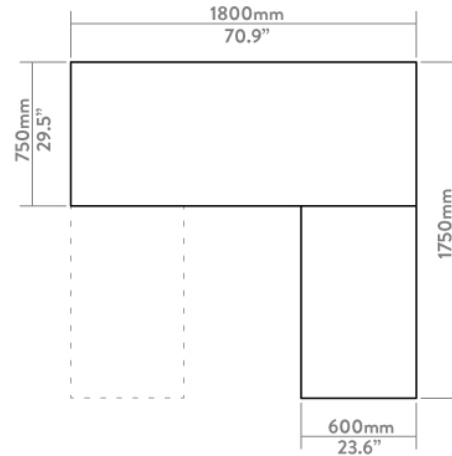

DESKY

Desky Zero L-Shape Office Desk Specification Sheet

Top View

Front View

Specifications

Height	28.5" (725mm (without desktop), adjustable stud +/- 25mm)
Gross Weight	36kg
Desktop Size	59x29.5x61x19.7" (1500x750 x 1550x500mm) 70.8x29.5x68.8x23.6" (1800x750 1750x600mm)

Weight Capacity	308 lbs (140kg)
Cable Management	cable channel recommended
Base Width	42.5x74.8" (1080 - 1900mm)