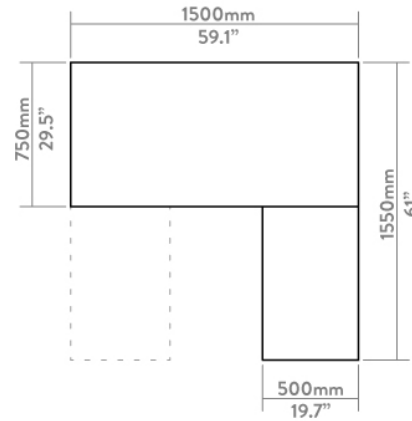

DESKY

Desky Zero L-Shape Office Desk Specification Sheet

Top View

Front View

Specifications

Height	28.5" (725mm (without desktop), adjustable stud +/- 25mm)
Gross Weight	36kg
Desktop Size	59x29.5x61x19.7" (1500x750 x 1550x500mm) 70.8x29.5x68.8x23.6" (1800x750 1750x600mm)

Weight Capacity	308 lbs (140kg)
Cable Management	cable channel recommended
Base Width	42.5x74.8" (1080 - 1900mm)