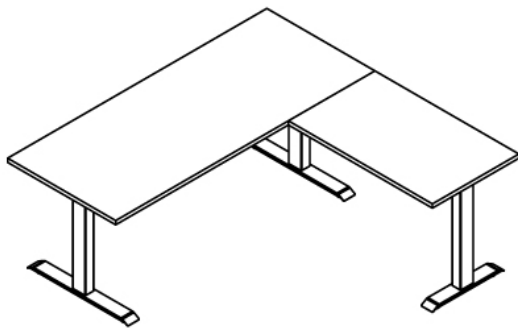

## Desky Zero L-Shape Office Desk Specification Sheet

Top View

Front View

### Specifications

**Height** 67.5mm (without desktop), adjustable stud +/- 25mm

**Gross Weight** 36kg

**Desktop Size** 1500x750 x 1550x500mm  
1800x750 1750x600mm

**Weight Capacity** 140kg

**Cable Management** cable channel recommended

**Base Width** 1080 - 1900mm