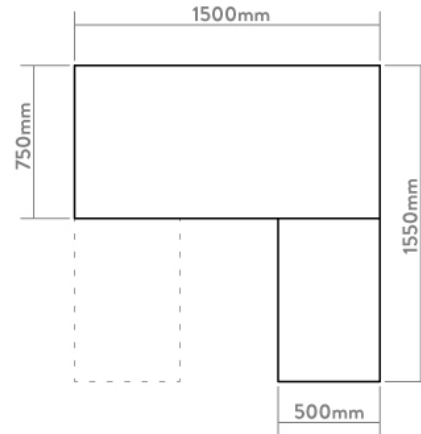

## Desky Zero L-Shape Office Desk Specification Sheet

Top View

Front View

### Specifications

**Height** 67.5mm (without desktop), adjustable stud +/- 25mm

**Gross Weight** 36kg

**Desktop Size** 1500x750 x 1550x500mm  
1800x750 1750x600mm

**Weight Capacity** 140kg

**Cable Management** cable channel recommended

**Base Width** 1080 - 1900mm