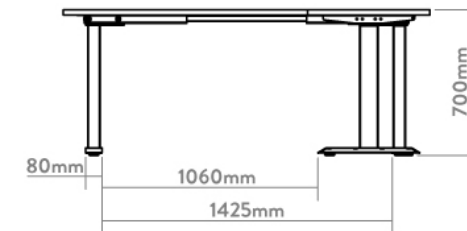

## Desky Zero L-Shape Office Desk Specification Sheet

Top View

Front View

### Specifications

**Height** 67.5mm (without desktop), adjustable stud +/- 25mm

**Gross Weight** 36kg

**Desktop Size** 1500x750 x 1550x500mm  
1800x750 1750x600mm

**Weight Capacity** 140kg

**Cable Management** cable channel recommended

**Base Width** 1080 - 1900mm