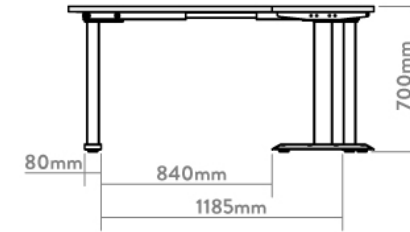

## Desky Zero L-Shape Office Desk Specification Sheet

Top View

Front View

### Specifications

**Height** 67.5mm (without desktop), adjustable stud +/- 25mm

**Gross Weight** 36kg

**Desktop Size** 1500x750 x 1550x500mm  
1800x750 1750x600mm

**Weight Capacity** 140kg

**Cable Management** cable channel recommended

**Base Width** 1080 - 1900mm