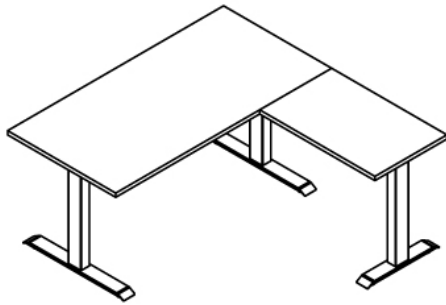

## Desky Zero L-Shape Office Desk Specification Sheet

Top View

Front View

### Specifications

**Height** 67.5mm (without desktop), adjustable stud +/- 25mm

**Gross Weight** 36kg

**Desktop Size** 1500x750 x 1550x500mm  
1800x750 1750x600mm

**Weight Capacity** 140kg

**Cable Management** cable channel recommended

**Base Width** 1080 - 1900mm