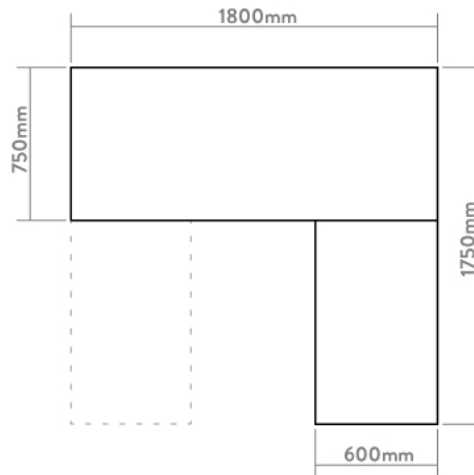

## Desky Zero L-Shape Office Desk Specification Sheet

Top View

Front View

### Specifications

**Height** 67.5mm (without desktop), adjustable stud +/- 25mm

**Gross Weight** 36kg

**Desktop Size** 1500x750 x 1550x500mm  
1800x750 1750x600mm

**Weight Capacity** 140kg

**Cable Management** cable channel recommended

**Base Width** 1080 - 1900mm