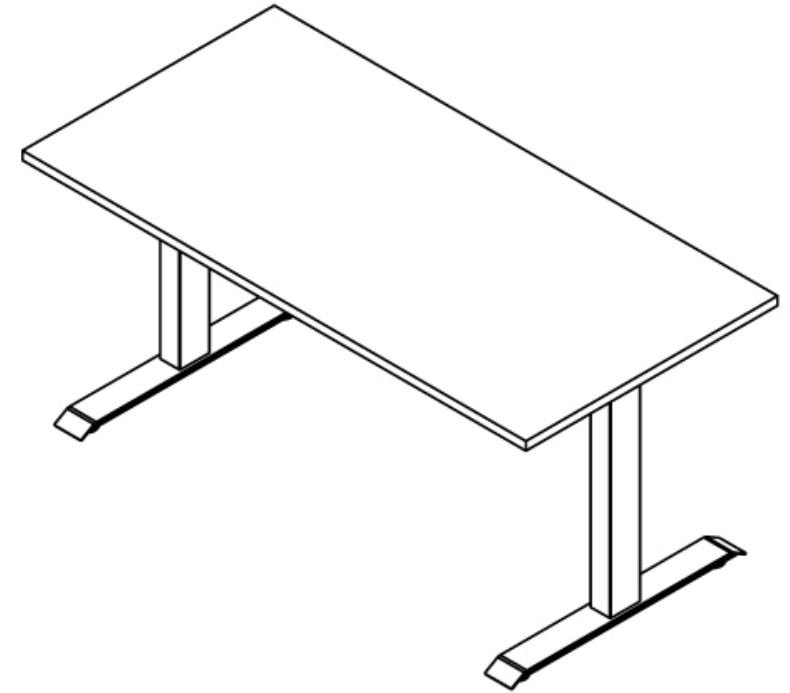

## Desky Zero Fixed Office Desk Specification Sheet

### Specifications

**Height** 26.6" (without desktop), adjustable stud +/-1"

**Gross Weight** 79.4lbs

**Recommended Desktop** 43.3" - 94.5" Length

**Base Width** 42.5"-74.8"

**Weight Capacity** 308.6lbs

**Cable Management** Integrated cable channel recommended