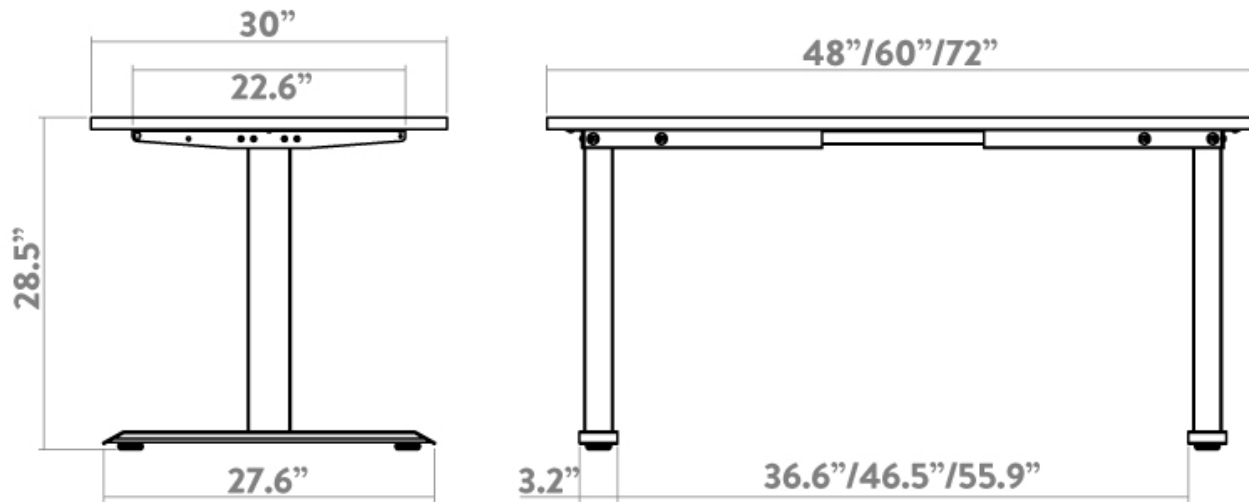

## Desky Zero Fixed Office Desk Specification Sheet

### Specifications

**Height** 26.6" (without desktop), adjustable stud +/-1"

**Gross Weight** 79.4lbs

**Recommended Desktop** 43.3" - 94.5" Length

**Base Width** 42.5"-74.8"

**Weight Capacity** 308.6lbs

**Cable Management** Integrated cable channel recommended