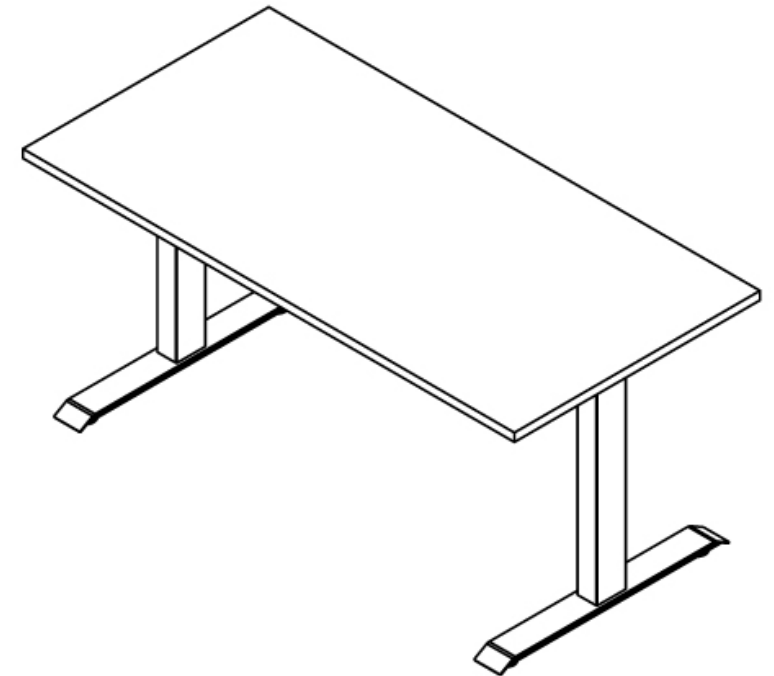

## Desky Zero Fixed Office Desk Specification Sheet

### Specifications

**Height** 26.6" (without desktop), adjustable stud +/-1"

**Gross Weight** 79.4lbs

**Recommended Desktop** 43.3" - 94.5" Length

**Base Width** 42.5"-74.8"

**Weight Capacity** 308.6lbs

**Cable Management** Integrated cable channel recommended