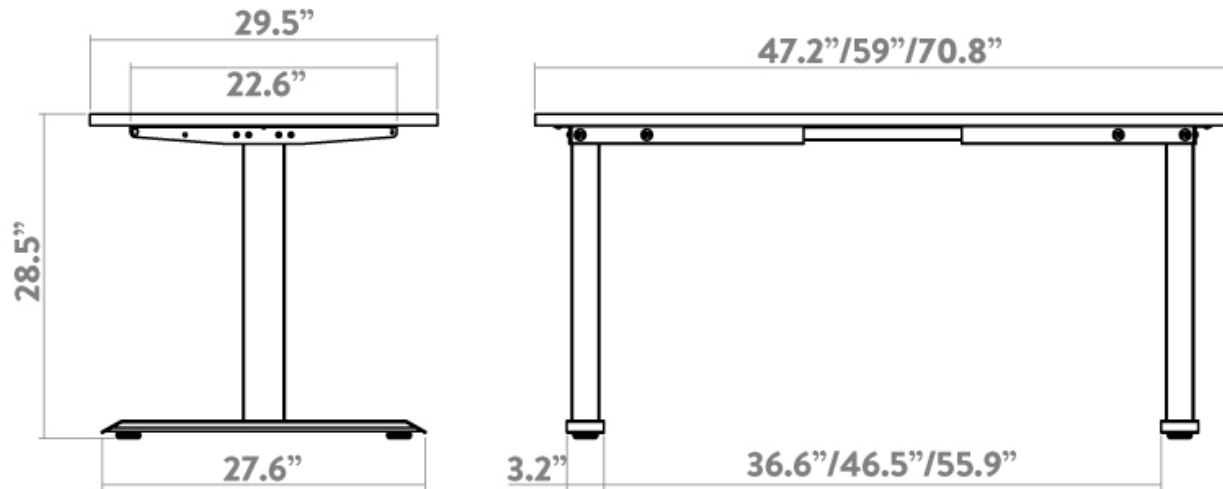

## Desky Zero Fixed Office Desk Specification Sheet

### Specifications

**Height** 26.6" (without desktop), adjustable stud +/-1"

**Gross Weight** 79.4lbs

**Recommended Desktop** 43.3" - 94.5" Length

**Base Width** 42.5"-74.8"

**Weight Capacity** 308.6lbs

**Cable Management** Integrated cable channel recommended