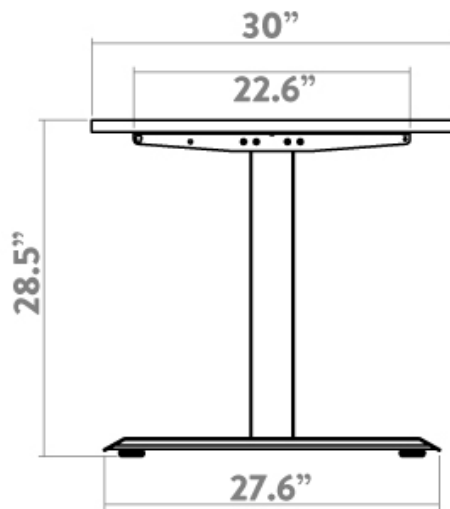

DESKY

Desky Zero Fixed Office Desk Specification Sheet

Specifications

Height 26.6" (without desktop), adjustable stud +/-1"

Gross Weight 79.4lbs

Recommended Desktop 43.3" - 94.5" Length

Base Width 42.5"-74.8"

Weight Capacity 308.6lbs

Cable Management Integrated cable channel recommended