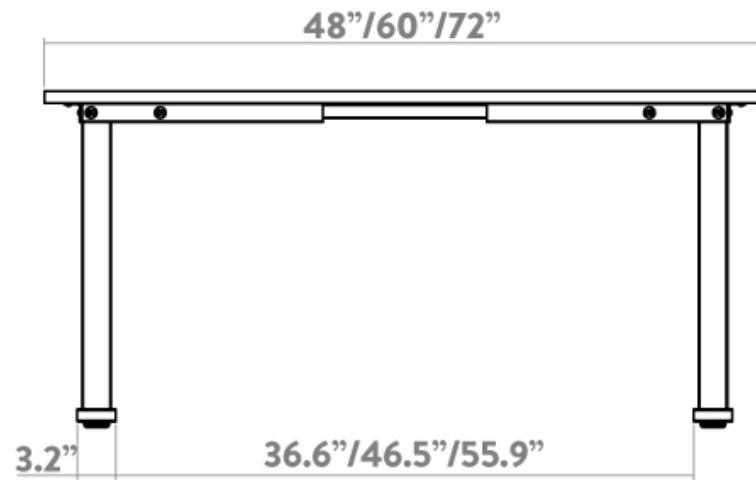

DESKY

Desky Zero Fixed Office Desk Specification Sheet

Specifications

Height 26.6" (without desktop), adjustable stud +/-1"

Gross Weight 79.4lbs

Recommended Desktop 43.3" - 94.5" Length

Base Width 42.5"-74.8"

Weight Capacity 308.6lbs

Cable Management Integrated cable channel recommended