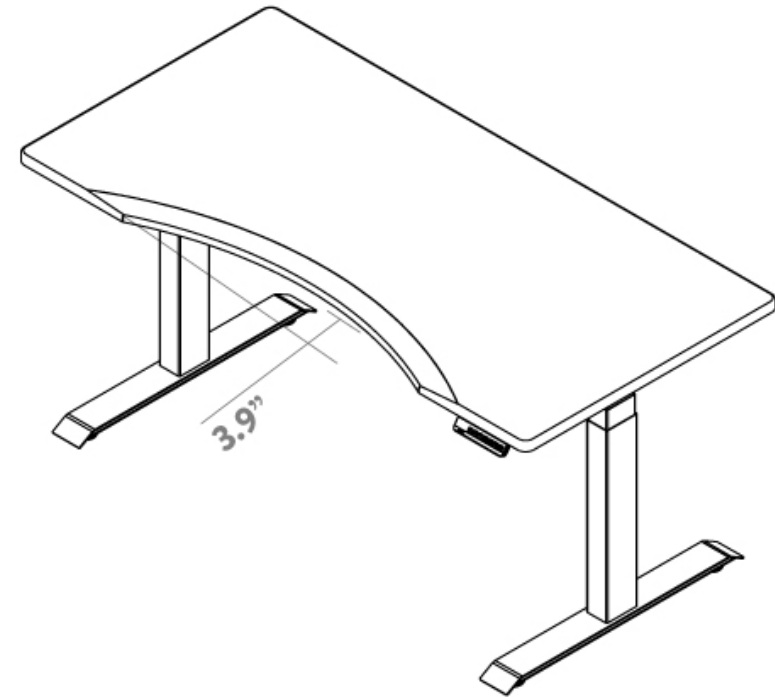

DESKY

Desky Zero Fixed Office Desk Specification Sheet

Specifications

Height 26.6" (without desktop), adjustable stud +/-1"

Gross Weight 79.4lbs

Recommended Desktop 43.3" - 94.5" Length

Base Width 42.5"-74.8"

Weight Capacity 308.6lbs

Cable Management Integrated cable channel recommended