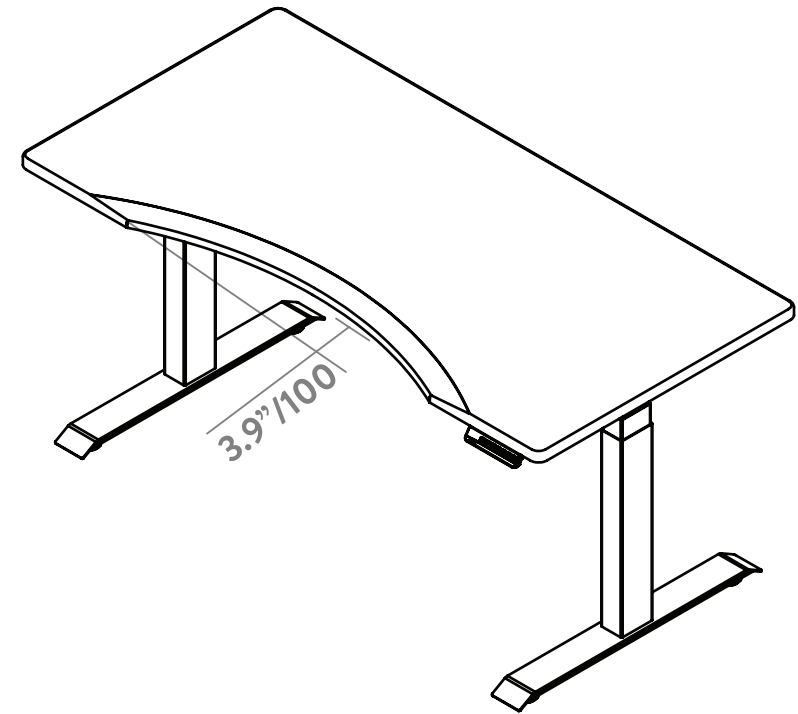

## Desky Zero Static Office Desk Specification Sheet

### Specifications

**Height** 26.6" (without desktop), adjustable stud +/-1"

**Gross Weight** 79.4lbs

**Recommended Desktop** 43.3" - 94.5" Length

**Base Width** 42.5" - 74.8"

**Weight Capacity** 308.6lbs

**Cable Management** Integrated cable channel recommended