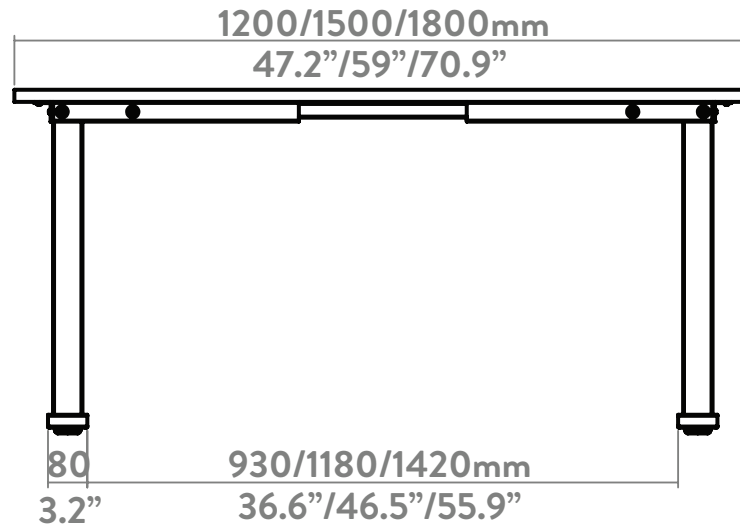

## Desky Zero Static Office Desk Specification Sheet

### Specifications

**Height** 26.6" (without desktop), adjustable stud +/-1"

**Gross Weight** 79.4lbs

**Recommended Desktop** 43.3" - 94.5" Length

**Base Width** 42.5" - 74.8"

**Weight Capacity** 308.6lbs

**Cable Management** Integrated cable channel recommended