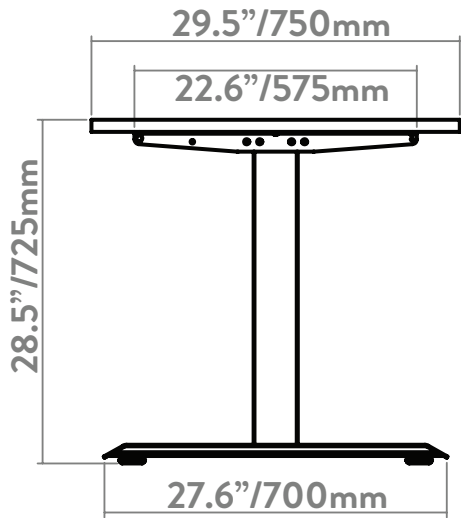

## Desky Zero Static Office Desk Specification Sheet

### Specifications

**Height** 26.6" (without desktop), adjustable stud +/-1"

**Gross Weight** 79.4lbs

**Recommended Desktop** 43.3" - 94.5" Length

**Base Width** 42.5" - 74.8"

**Weight Capacity** 308.6lbs

**Cable Management** Integrated cable channel recommended